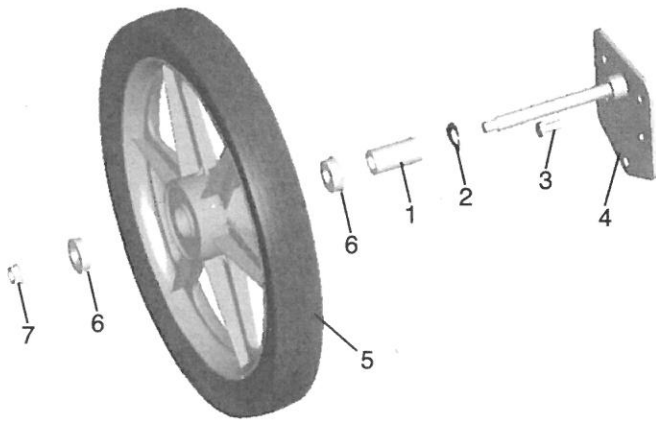

REPLACEMENT PARTS LIST

Engine and Pulley Assembly

Ref No.	Service No.	Description	Qty.
2	A100536	Pulley,Engine	1
3	A100537	Lock Washer, ø10	1
4	A100538	Bolt .Hex Head 3/8-24x1.0	1
5	A100539	Belt, Trimmer	1
6	A100540	Screw ,Engine 3/8-16x1.0	4

Handle Assembly

Ref No.	Service No.	Description	Qty.
1	A100541	Upper Handle	1
2	A100542	Lever, Stop	1
3	A100543	Lower Handle	1
4	A100544	Pivot, Handle	4
5	A100545	Washer, Spring	2
6	A100546	Washer	2
7	A100547	Screw	4
8	A100548	Tie, Cable	3
9	A100549	Guide, Rope	1
10	A100550	Knob, Handle	2
11	A100551	Control, Throttle	1
12	A100552	Cable, Control Latching	1
13	A100553	Tubing Foam	1
14	A100554	Bolt, M8x85	2
15	A100506	Nut, M6	3
16	A100555	Bolt, M6x50	2

REPLACEMENT PARTS LIST

Wheel Assembly

Ref No.	Service No.	Description	Qty.
1	A100556	Spacer	2
2	A100557	Washer, Spring	2
3	A100458	Bolt, M8x16	4
4	A100558	Assembly, Axle & Bracket	2
5	A100559	Wheel & Tire	2
6	A100560	Bearing	4
7	A100462	Nut, M10	2

REPLACEMENT PARTS LIST

Trimmer Head Assembly

Ref No.	Service No.	Description	Qty.
1	A100462	Nut, M10x1.25	1
2	A100577	Washer, Flat ø10	1
3	A100578	Pulley, Cutting Head	1
4	A100579	Spacer	1
5	A100580	Wrap Weed, Upper BLK	1
6	A100581	Screw	1
7	A100582	Shaft, Cutting Head	1
8	A100583	Wrap Weed, Lower BLK	1
9	A100584	Screw	1
10	A100585	Wrench, T-Handle	1
11	A100586	Assembly, Cutter Head & Wrap	1
12	A100587	Guide Assembly, Height	1
13	A100588	Line, Trimmer	2
14	A100589	Bearing, 6203	1
15	A100590	Housing, Jackshaft	1
16	A100591	Spacer	1
17	A100592	Bearing, 99502	1