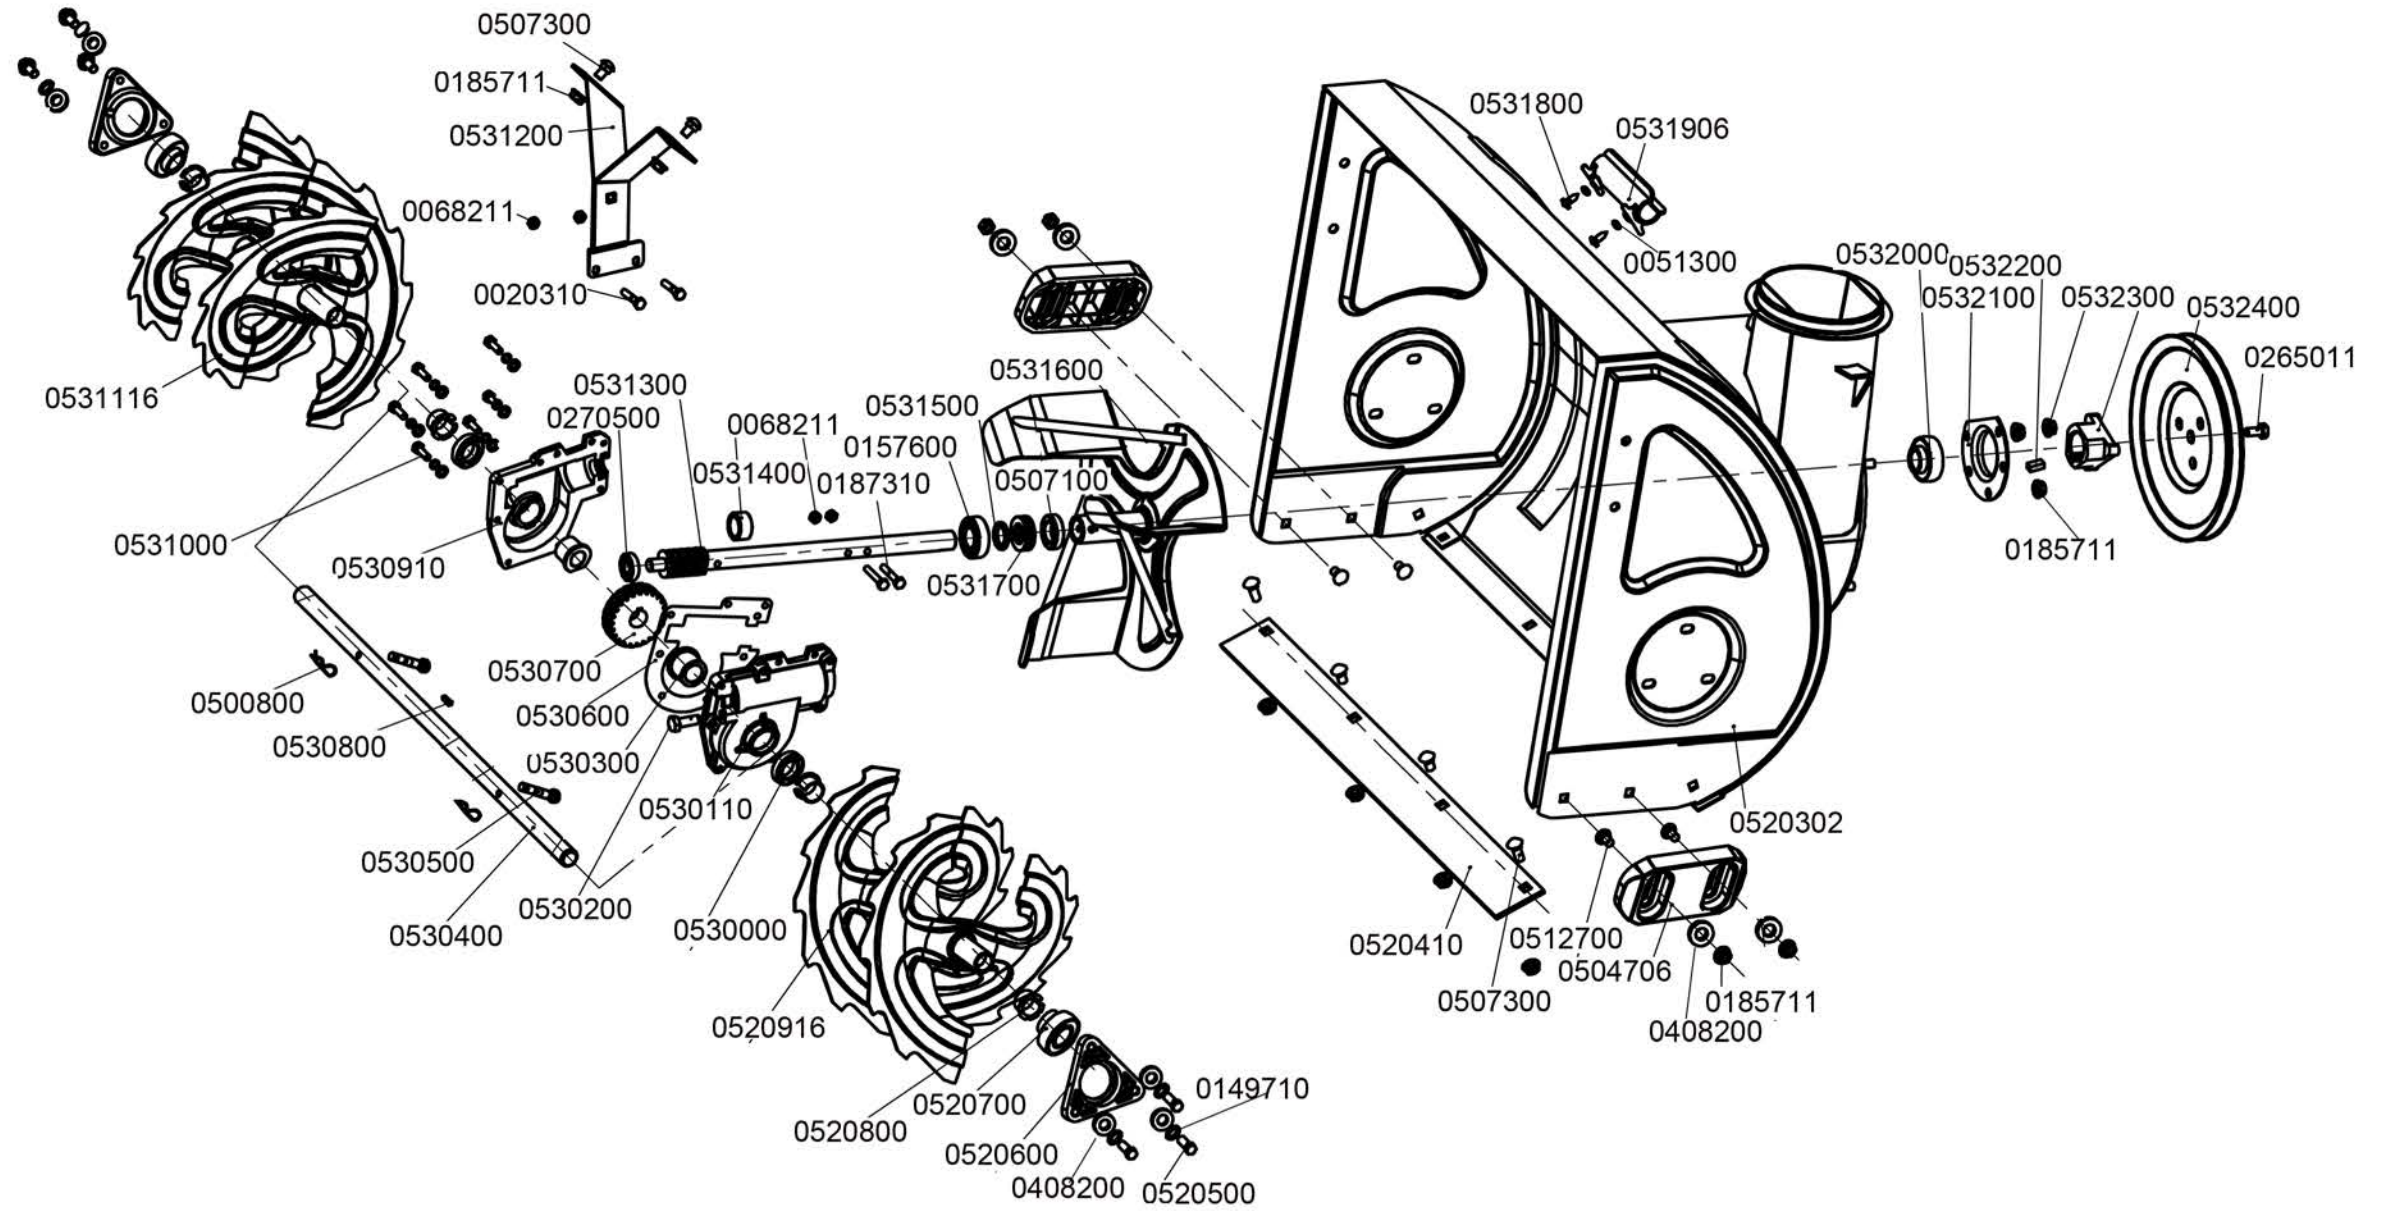

TITAN 624 H

TITAN 624 H

DU0514000 CINGHIA FRESA - AUGER BELT V10X705
DU0517500 CINGHIA RUOTE - DRIVE BELT 37X136 EB

TITAN 624 H

TITAN 624 H