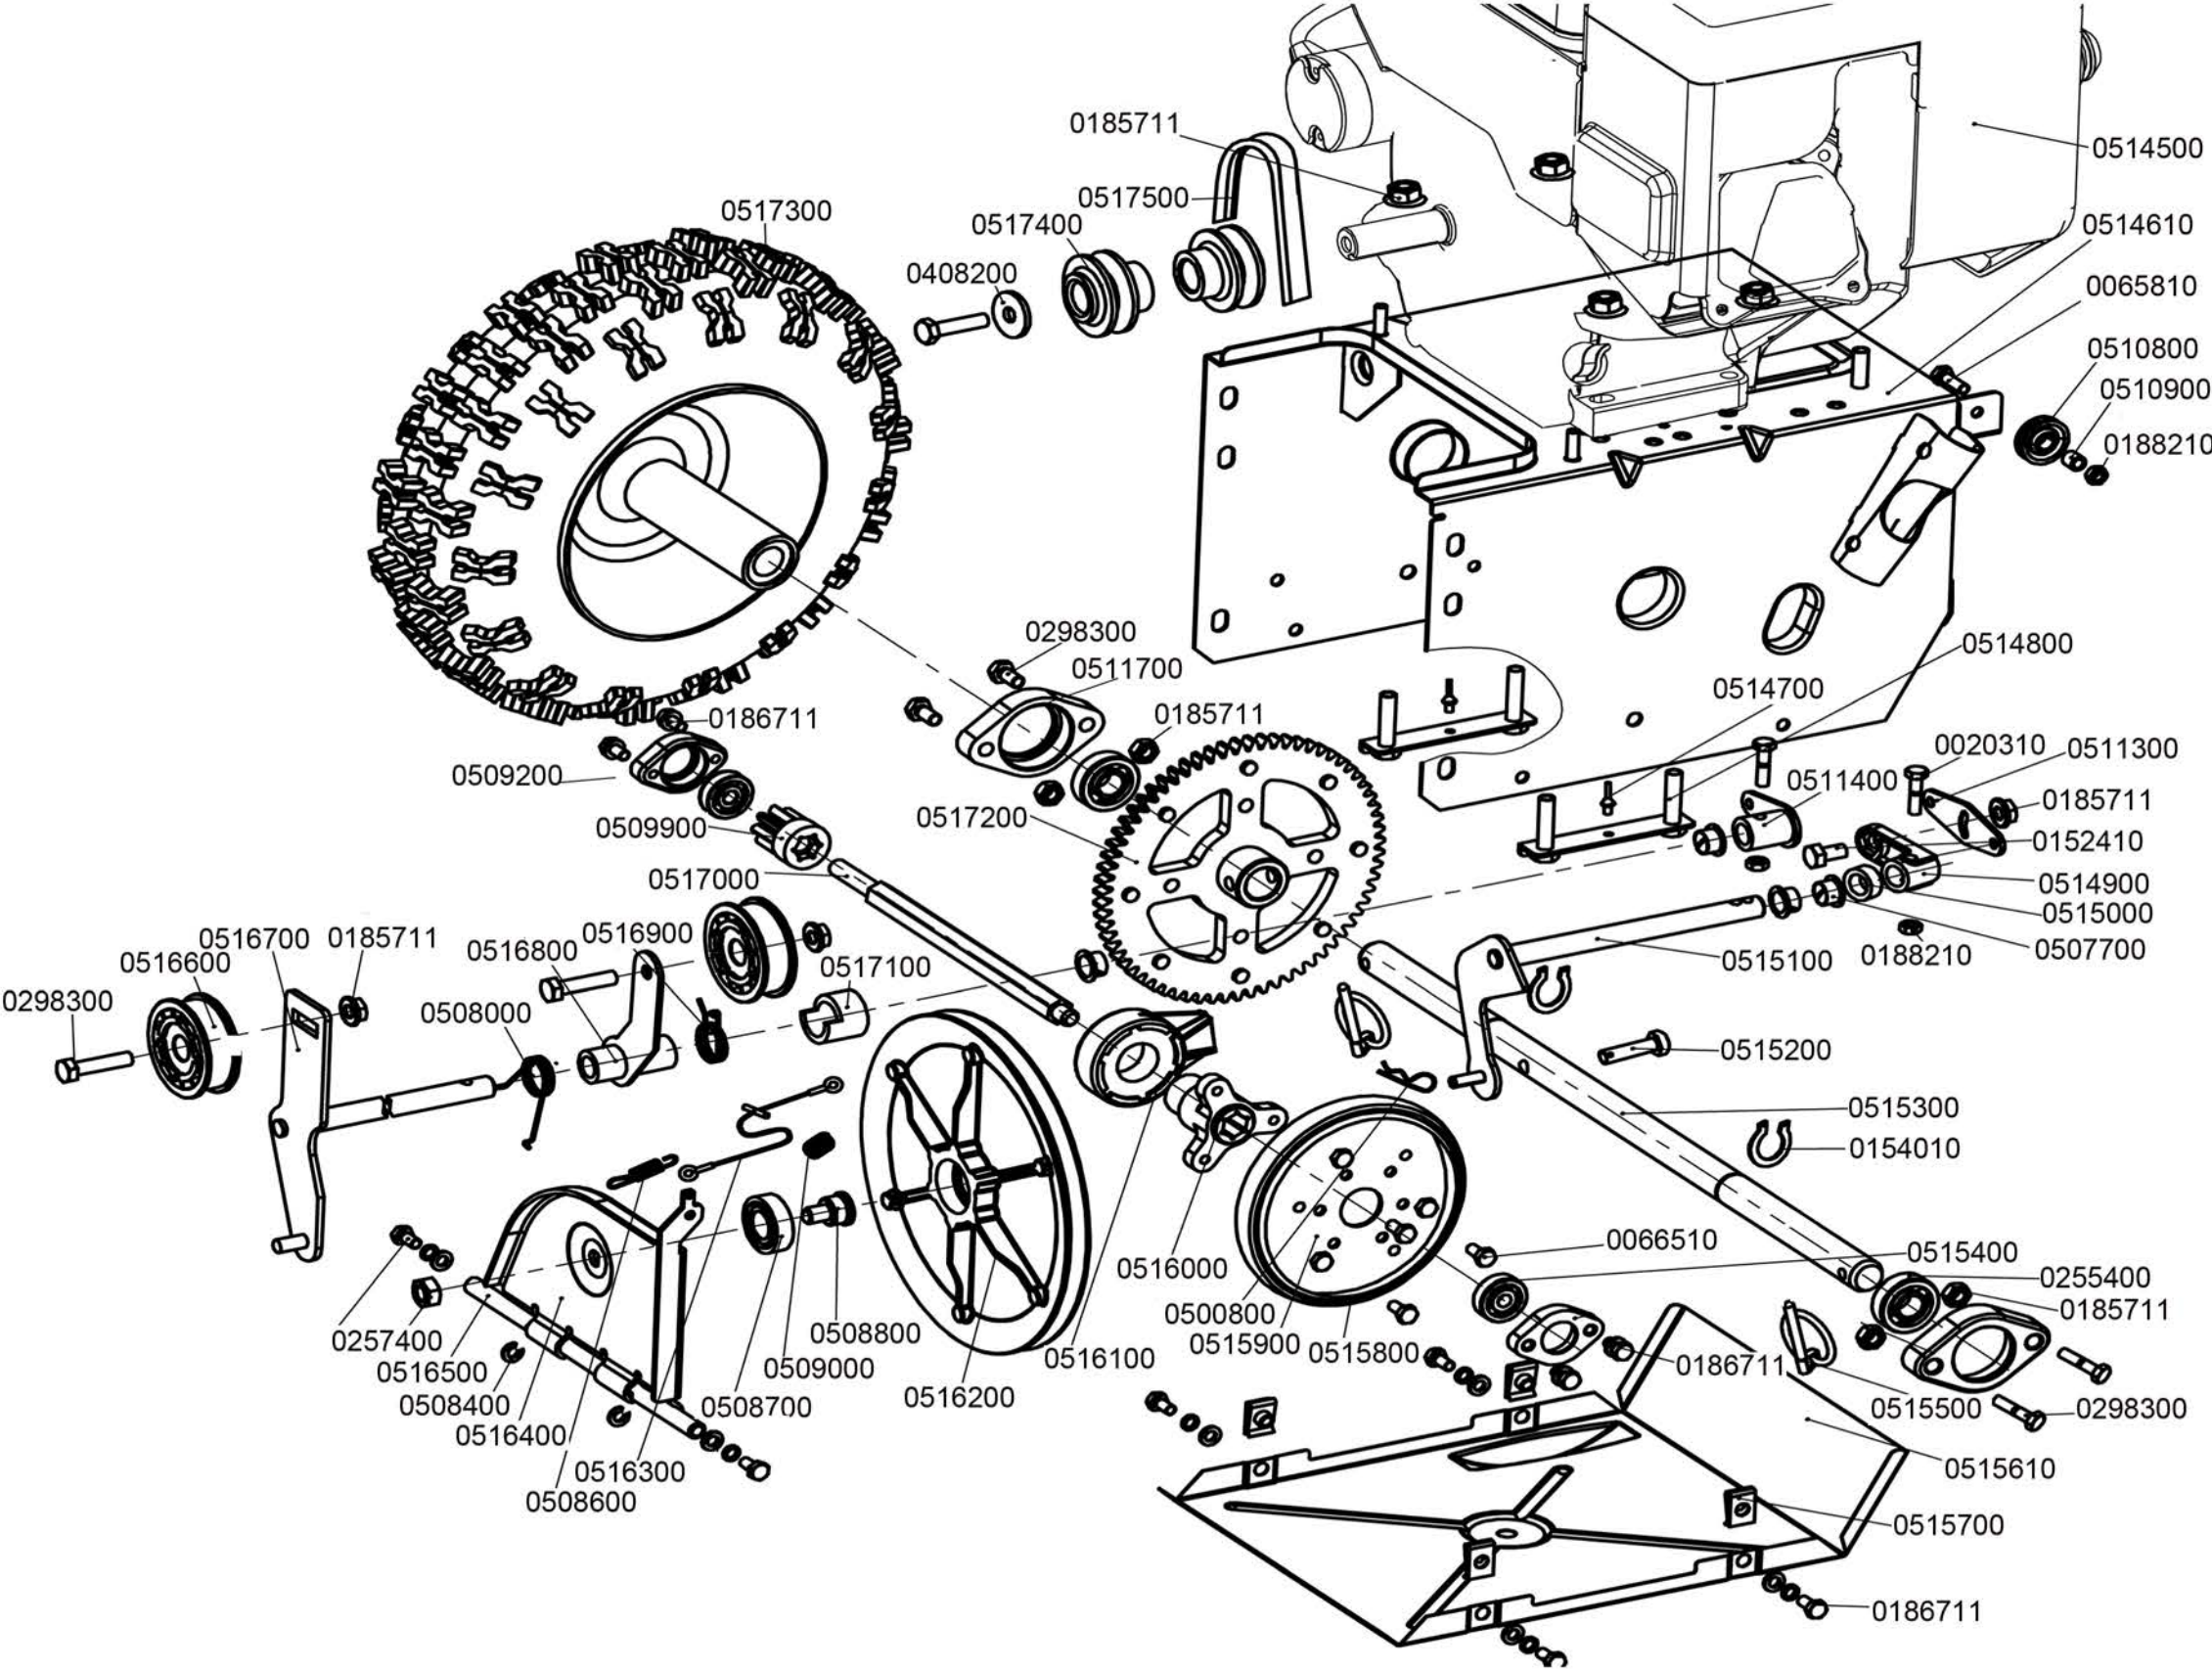

TITAN 624 H

TITAN 624 H

DU0514000 CINGHIA FRESA - AUGER BELT V10X705
DU0517500 CINGHIA RUOTE - DRIVE BELT 37X136 EB

TITAN 624 H

TITAN 624 H