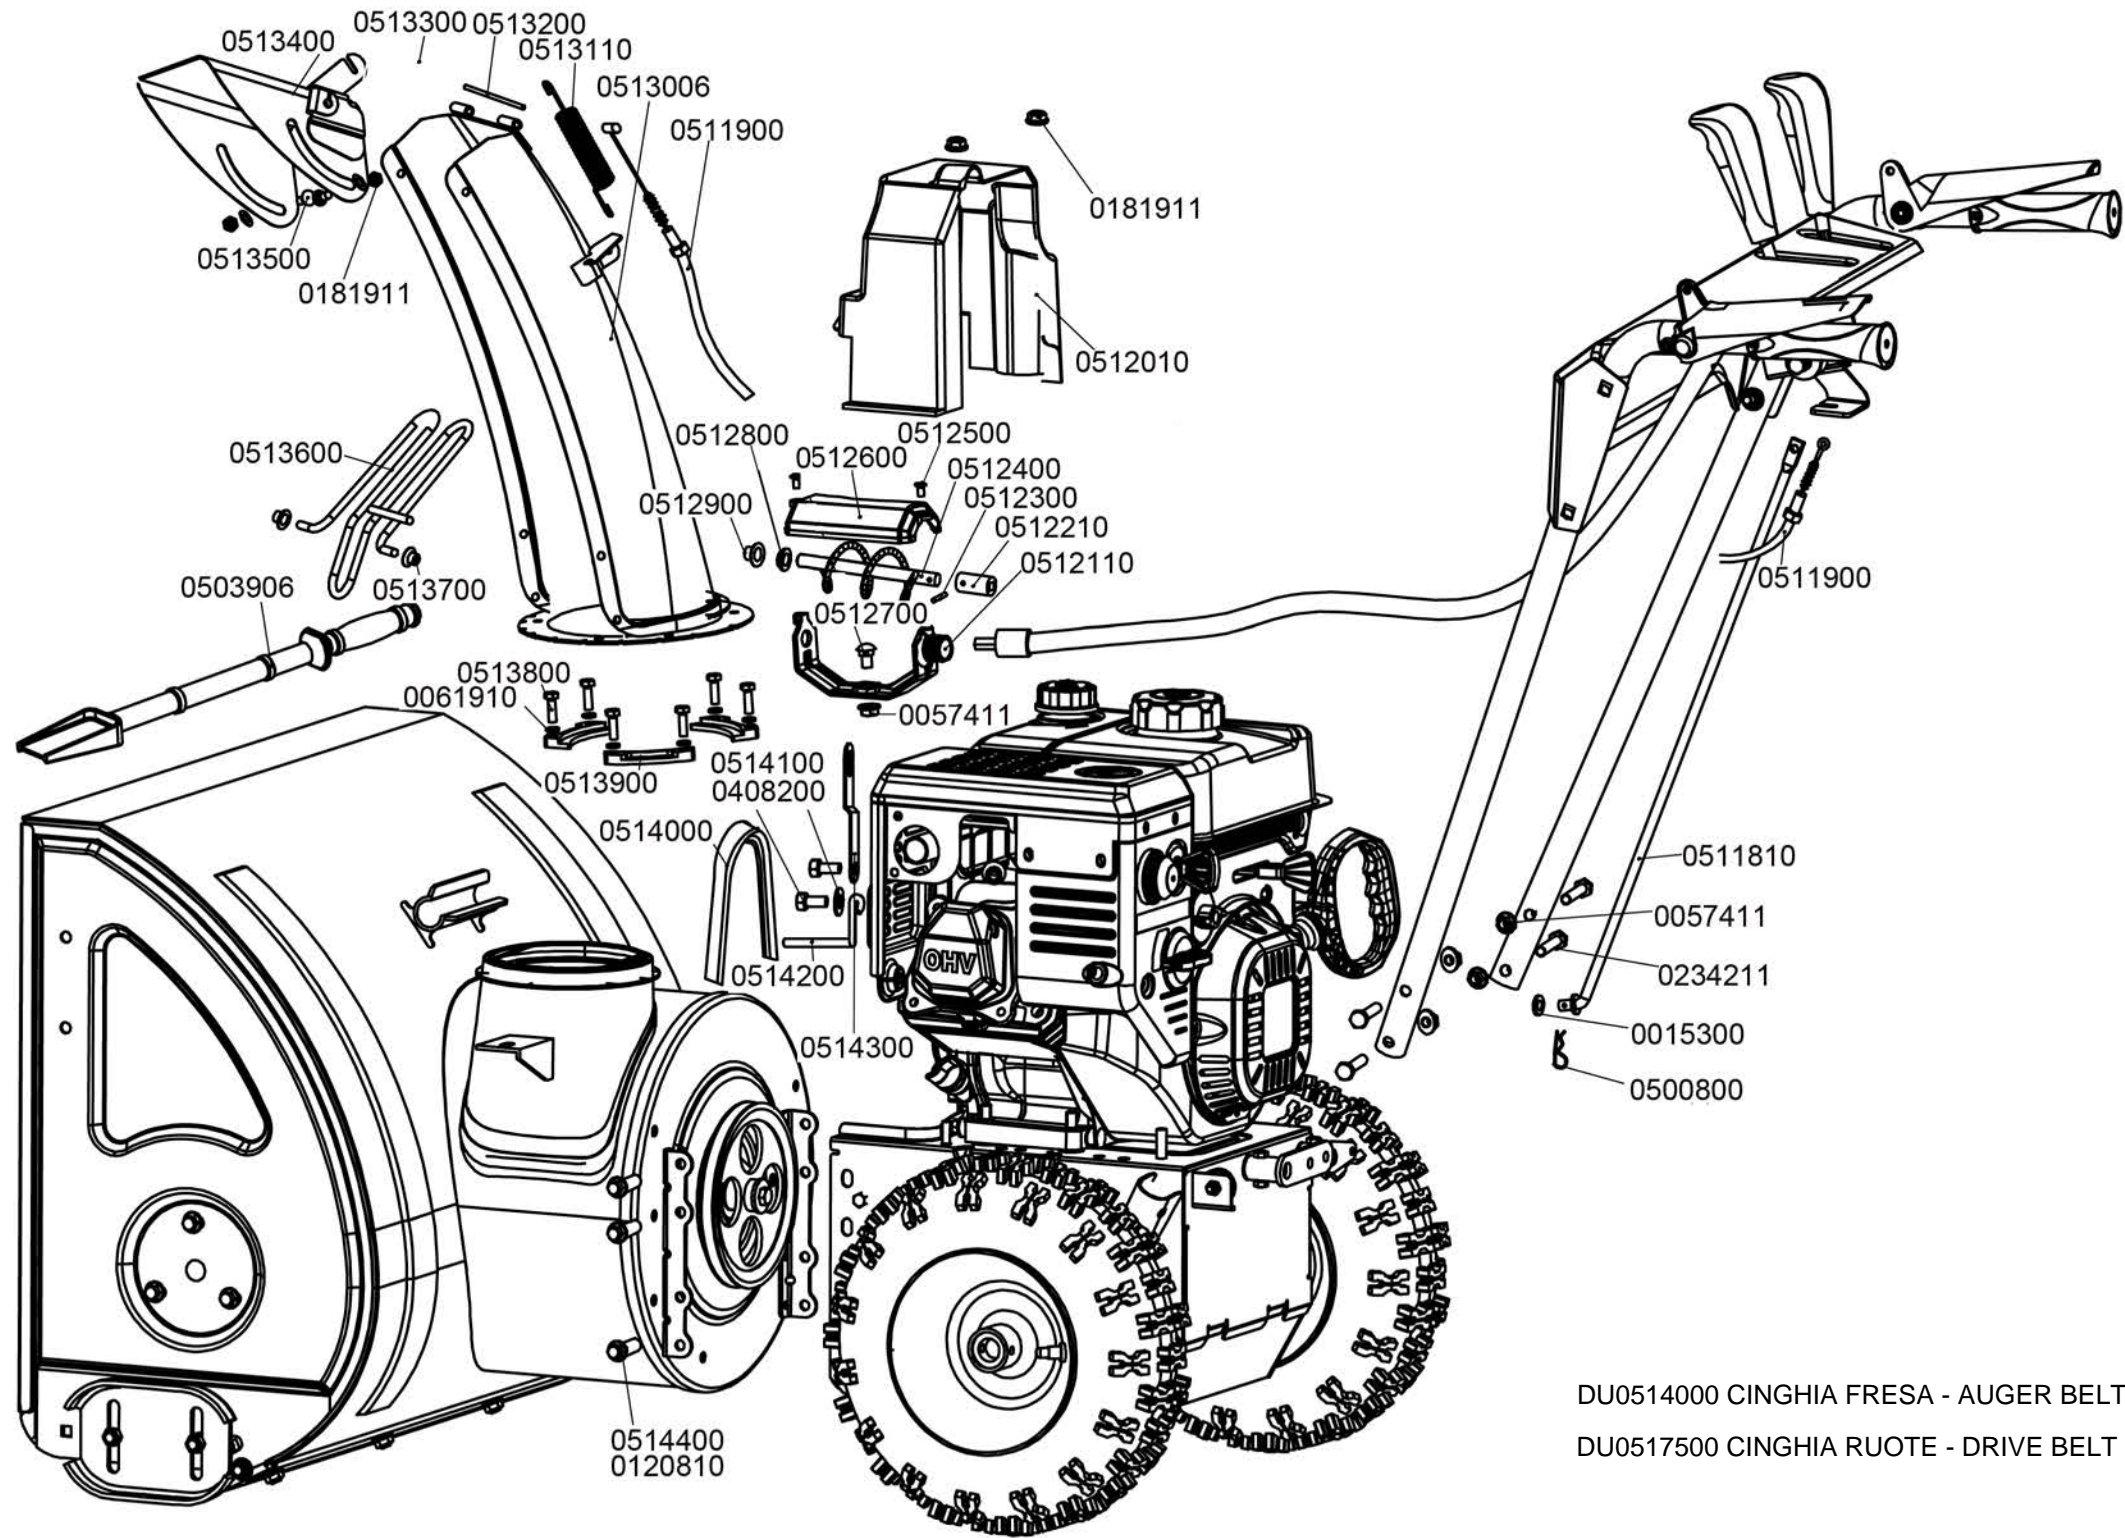

TITAN 624 H

TITAN 624 H

DU0514000 CINGHIA FRESA - AUGER BELT V10X705
DU0517500 CINGHIA RUOTE - DRIVE BELT 37X136 EB

TITAN 624 H

TITAN 624 H