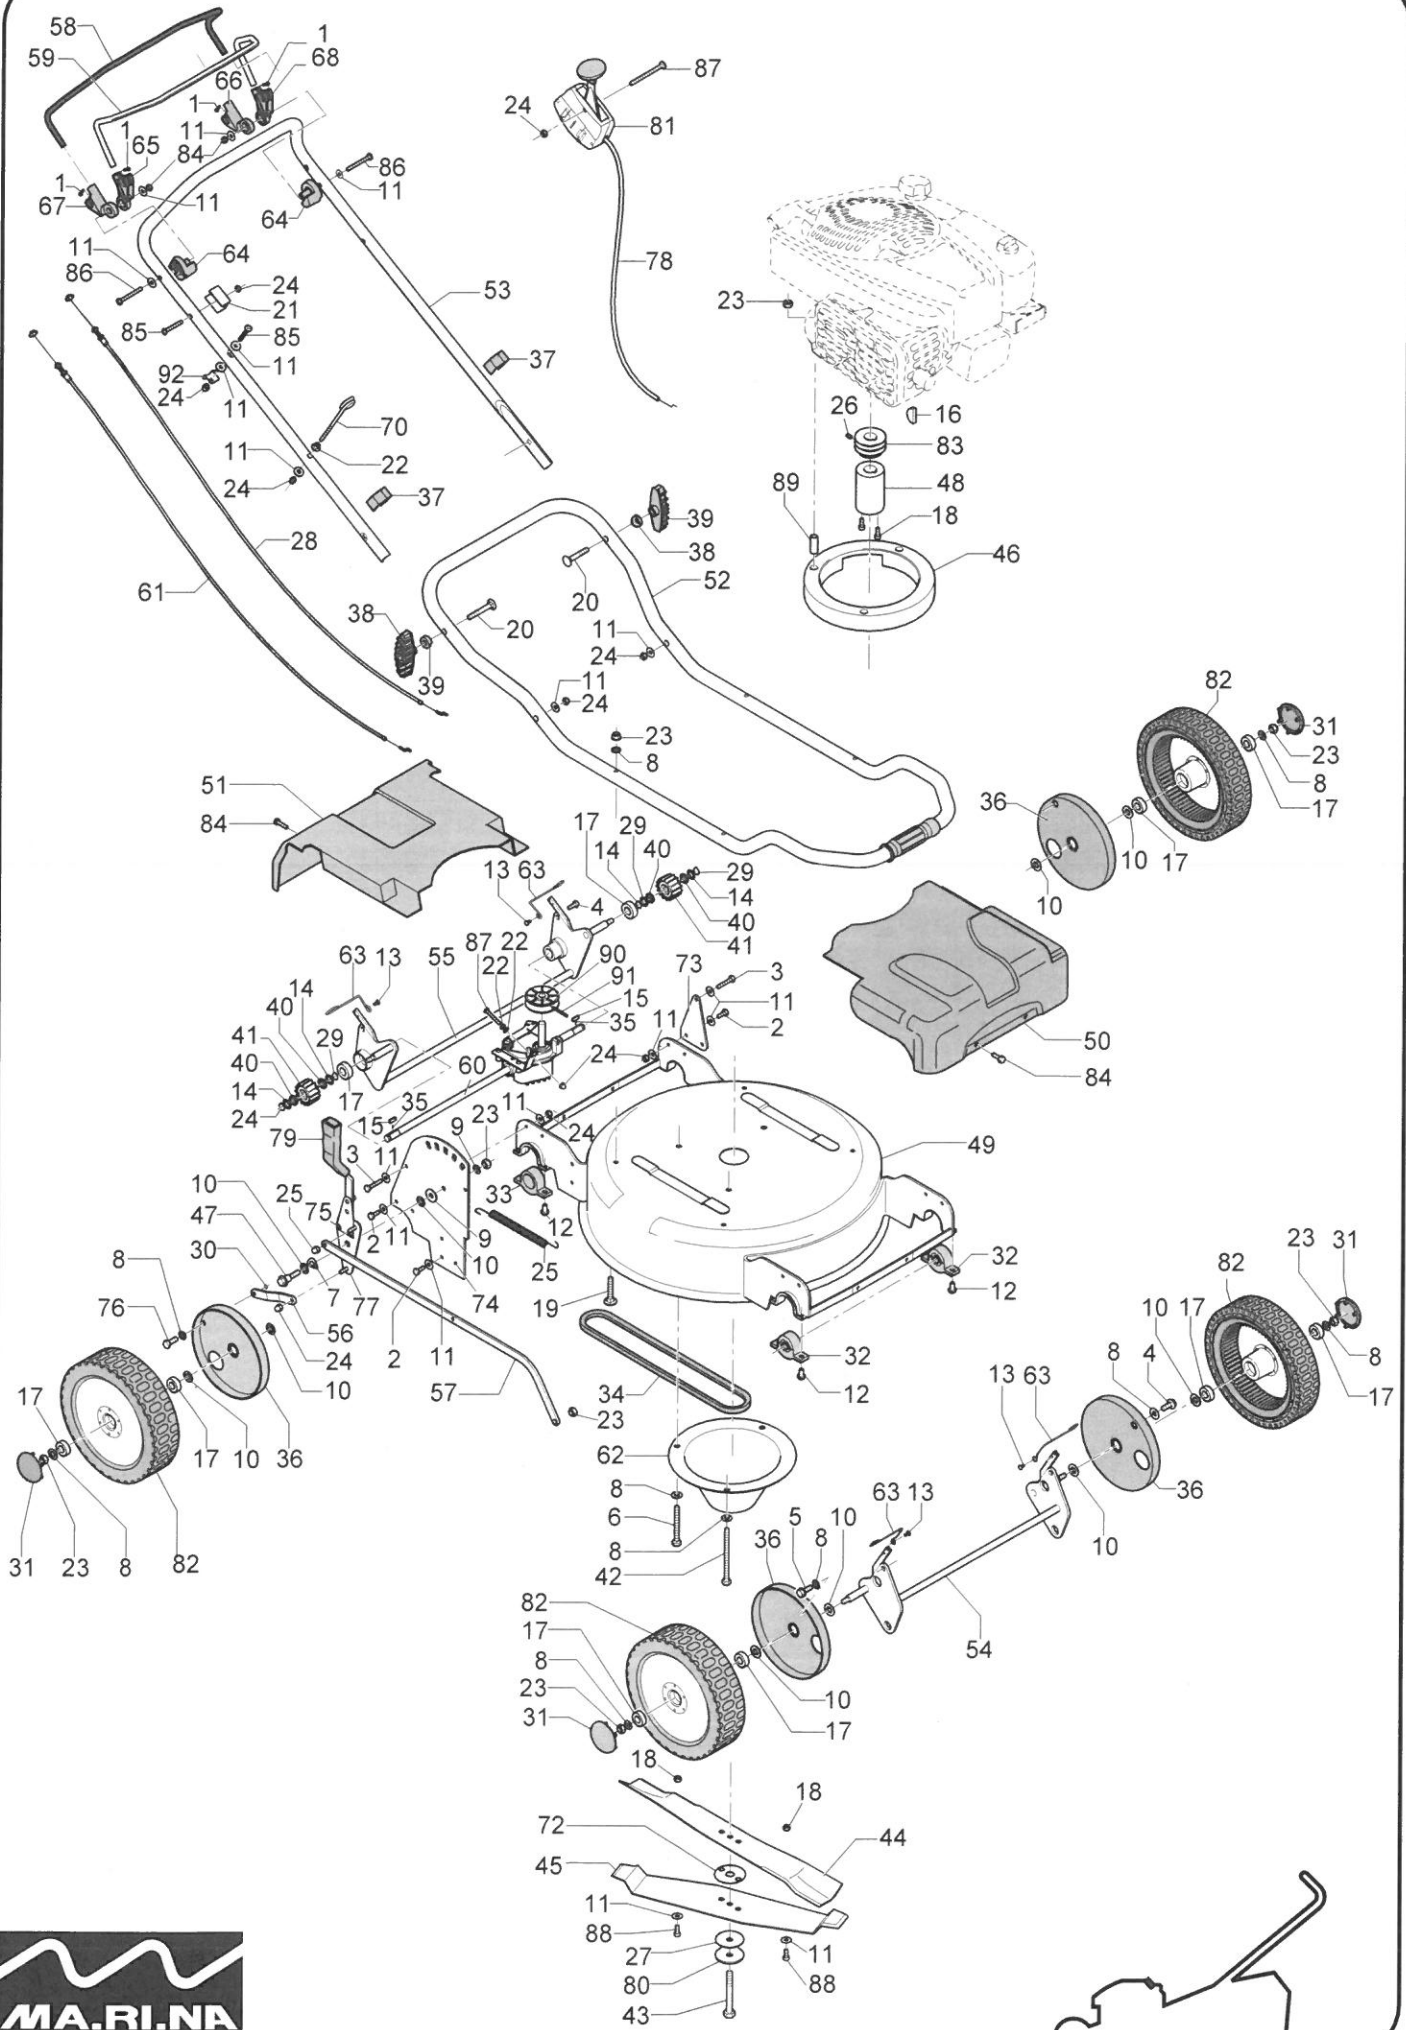

MOD. GRINDER 52S

RICAMBI ORIGINALI

GRINDER 52S - KAWASAKI FJ180

1 CP023595	51 CP052011
2 CP030620	52 CP052035
3 CP030640	53 CP052047
4 CP030812	54 CP052053
5 CP030826	55 CP052057
6 CP030870	56 CP052061
7 CP032813	57 CP052062
8 CP032908	58 CP052068
9 CP032909	59 CP052073
10 CP032913	60 CP052086B
11 CP032926	61 CP052138
13 CP034513	62 CP052172
12 CP034615	63 CP052195
14 CP037305	64 CP052210
15 CP035905	65 CP052216
16 CP037406	66 CP052217
17 CP038228	67 CP052218
18 CP039614	68 CP052219
19 CP040835	69 CP052220
20 CP040855	70 CP052242A
21 CP042216	71 CP052243
22 CP044706	72 CP052251
23 CP044708	73 CP052253
24 CP044806	74 CP052254
25 CP045192	75 CP052255
26 CP045609	76 CP052256
27 CP045911	77 CP052262
28 CP046148B	78 CP053145
29 CP046812	79 CP053236
30 CP046904	80 CP053250A
31 CP047133	81 CP054251
32 CP047214	82 CP057126.98
33 CP047215	83 CP057149
34 CP047632	84 CP060616
35 CP050194	85 CP060640
36 CP050214A	86 CP060660
37 CP050222	87 CP060656
38 CP050228	88 CP044706
39 CP050230	89 CP051174.0001
40 CP050238	
41 CP050298	
42 CP050812	
43 CP050994	
44 CP051015	
45 CP051017	
46 CP051174	
47 CP051266	
48 CP051272B25	
49 CP052003.02	
50 CP052010	