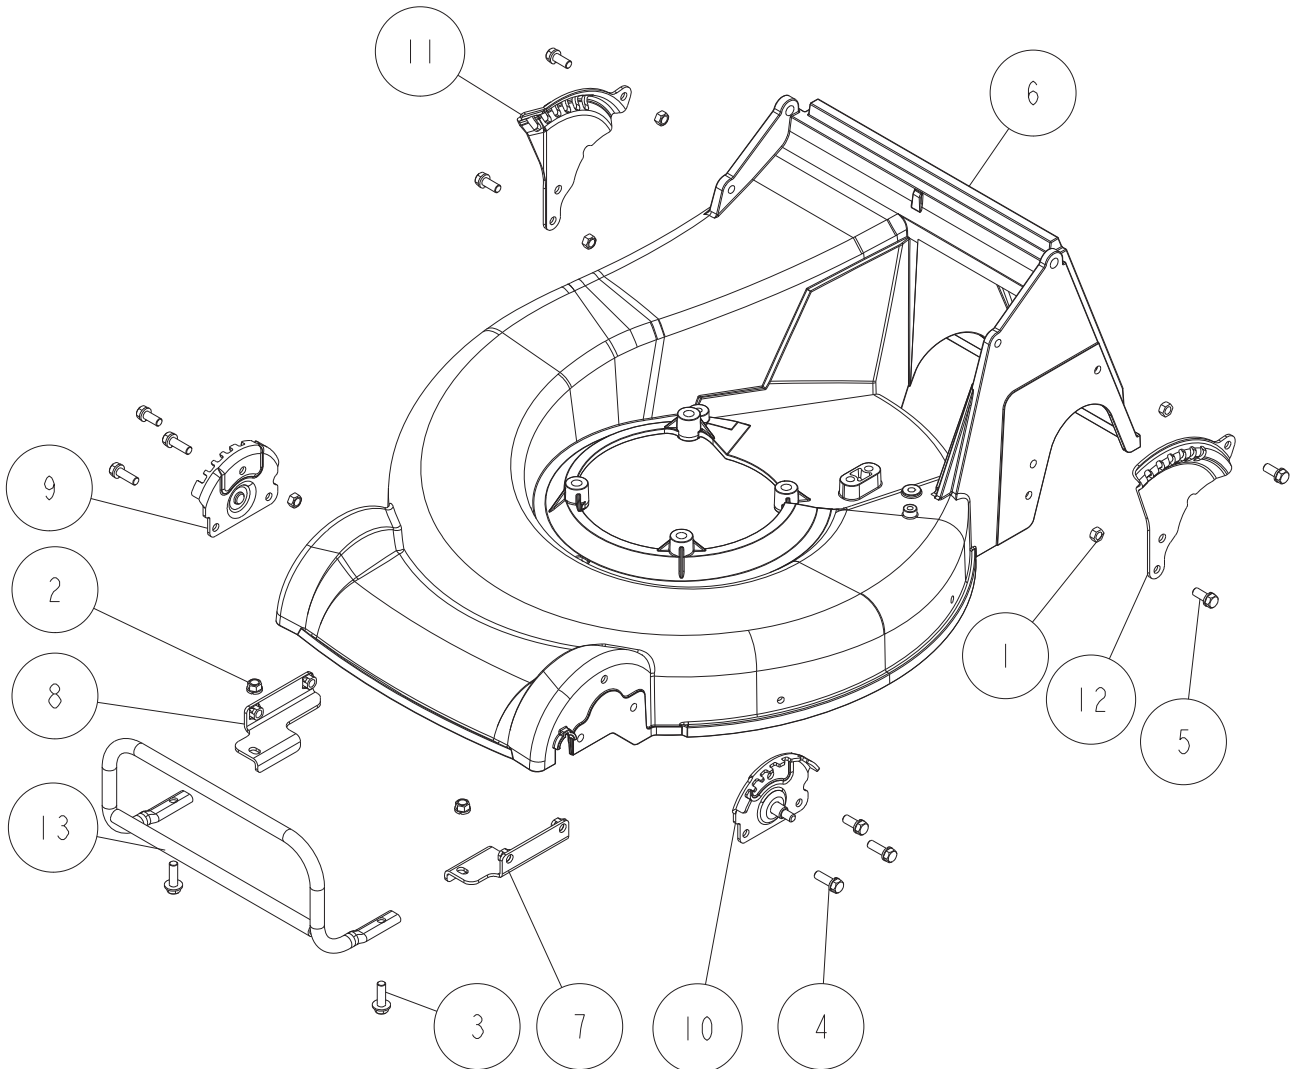

Ref.	Parts Number	Parts Name	Quantity	Remarks
1	89-2511-000200	Snap Ring (S20)	1	
2	89-2181-060222	Flat Head Pin 6*22	2	
3	89-2181-060162	Flat Head Pin 6*16	1	
4	89-2131-060002	Snap Pin 6	3	
5	89-2111-050020	Spring Pin 5*20	1	
6	89-1252-100123	Flange Mini Hexagonal Bolt M10*12 (slender)	2	
7	89-1135-060302	Hexagonal Bolt (SW) M6*30	6	
8	89-1132-060122	Hexagonal Bolt (SW) M6*12	2	
9	83-1020-349-00	Copper Packing 10.5*18*1.6	2	
10	80-1020-515-00	Universal Joint NC-10-37C1	1	
11	0276-02600	Clutch Return Spring	1	
12	0276-01900	Spring for Change Arm Return	1	
13	0276-0181H	Driving Change Arm (Metallic Grey)	1	
14	0276-0171H	Driving Clutch Arm (Metallic Grey)	1	
15	0276-0151H	Clutch Bracket CMP (Metallic Grey)	1	
16	0269-0020H	Lock Arm Bracket (H) CMP (6 pos.) (Metallic Grey)	1	

Ref.	Parts Number	Parts Name	Quantity	Remarks
1	89-1611-080043	Mini Hexagonal Nut M8	6	
2	89-1543-080002	Mini Hexagonal Nut (SW) M8	2	
3	89-1253-080252	Flange Mini Hexagonal Bolt (8T) M8*25	2	
4	89-1238-080252	Mini Hexagonal Bolt (SW) M8*25	4	
5	89-1238-080203	Mini Hexagonal Bolt (SW) M8*20	6	
6	0278-5111G	Cover (Body) 537PRO (Green)	1	
7	0278-2130H	Front Bumper Setting Plate (R) (Metallic Grey)	1	
8	0278-2120H	Front Bumper Setting Plate (L) (Metallic Grey)	1	
9	0268-3440H	Front Wheel Adjusting Plate (R) 6 pos. (Metallic Grey)	1	
10	0268-3430H	Front Wheel Adjusting Plate (L) 6 pos. (Metallic Grey)	1	
11	0268-34200	Rear Wheel Adjusting Plate (R) 6 pos. (Metallic Grey)	1	
12	0268-3410H	Rear Wheel Adjusting Plate (L) 6 pos. (Metallic Grey)	1	
13	0230-2080H	Front Bumper CMP (Metallic Grey)	1	

Ref.	Parts Number	Parts Name	Quantity	Remarks
1	89-1750-060003	Spring Washer 6	4	
2	89-1571-060043	Cap Nut M6	4	
3	89-1390-060123	Welded Bolt M6*12	4	
4	80-1020-755-20	Side Plate (Right) (White)	1	
5	80-1020-754-20	Side Plate (Left) (White)	1	
6	80-1020-753-00	Rear Cover Spring	1	
7	0278-50801	Rear Cover (White)	1	
8	0278-20700	Rear Cover Shaft	1	