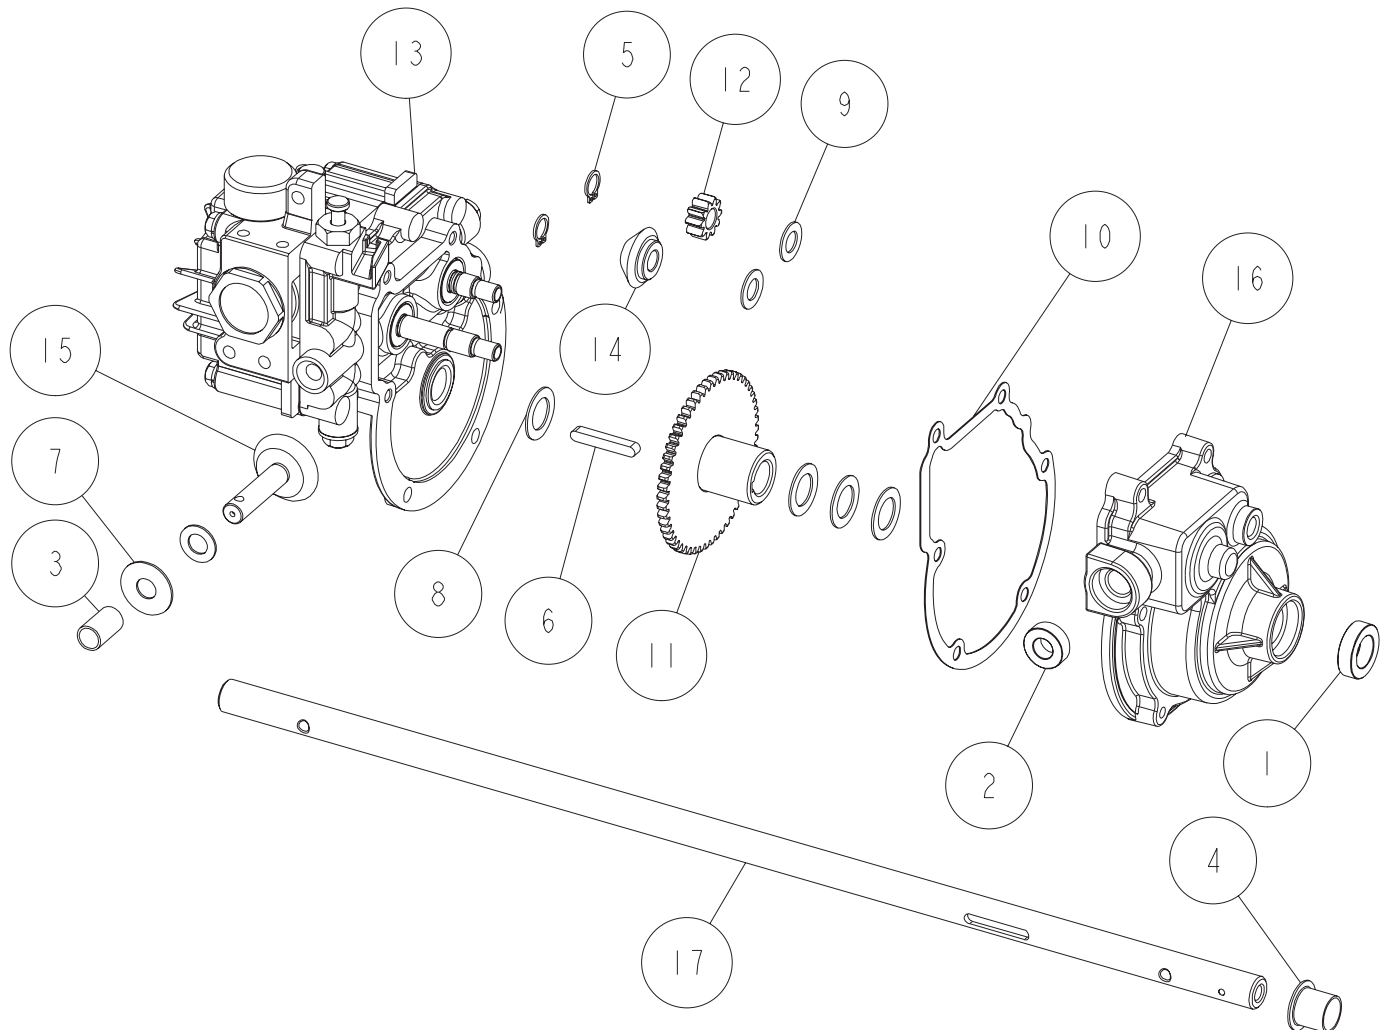

Update : Sep. 2020

MEMO

Ref.	Parts Number	Parts Name	Quantity	Remarks
1	89-5121-152507	Oil Seal UE 15.25.7	1	
2	89-5121-102007	Oil Seal UE 10.20.7	1	
3	89-3512-010200	DBB Bush 10.20	1	
4	89-3511-015150	DU Bush 15.15.23F	2	
5	89-2511-000100	Snap Ring (S10)	2	
6	89-2150-050330	Key 5*33 (round)	1	
7	83-1830-353-00	Thrust Washer 10*26*1.0	1	
8	83-1020-361-00	Thrust Washer 15*24*1.0	4	
9	83-1020-351-00	Thrust Washer 10*18*1.0	3	
10	0276-70420	Packing G	1	
11	0276-01200	Gear 54T CMP	1	
12	0276-01100	Gear 10T	1	
13	0276-01030	HST Unit Assy	1	
14	0276-00900	Bevel Gear 20T	1	
15	0276-00810	Bevel Gear 25T	1	
16	0276-00420	Gear Case (G)	1	
17	0269-00100	Rear Axle (GRH537)	1	

Ref.	Parts Number	Parts Name	Quantity	Remarks
1	89-2511-000200	Snap Ring (S20)	1	
2	89-2181-060222	Flat Head Pin 6*22	2	
3	89-2181-060162	Flat Head Pin 6*16	1	
4	89-2131-060002	Snap Pin 6	3	
5	89-2111-050020	Spring Pin 5*20	1	
6	89-1252-100123	Flange Mini Hexagonal Bolt M10*12 (slender)	2	
7	89-1135-060302	Hexagonal Bolt (SW) M6*30	6	
8	89-1132-060122	Hexagonal Bolt (SW) M6*12	2	
9	83-1020-349-00	Copper Packing 10.5*18*1.6	2	
10	80-1020-515-00	Universal Joint NC-10-37C1	1	
11	0276-02600	Clutch Return Spring	1	
12	0276-01900	Spring for Change Arm Return	1	
13	0276-0181H	Driving Change Arm (Metallic Grey)	1	
14	0276-0171H	Driving Clutch Arm (Metallic Grey)	1	
15	0276-0151H	Clutch Bracket CMP (Metallic Grey)	1	
16	0269-0020H	Lock Arm Bracket (H) CMP (6 pos.) (Metallic Grey)	1	