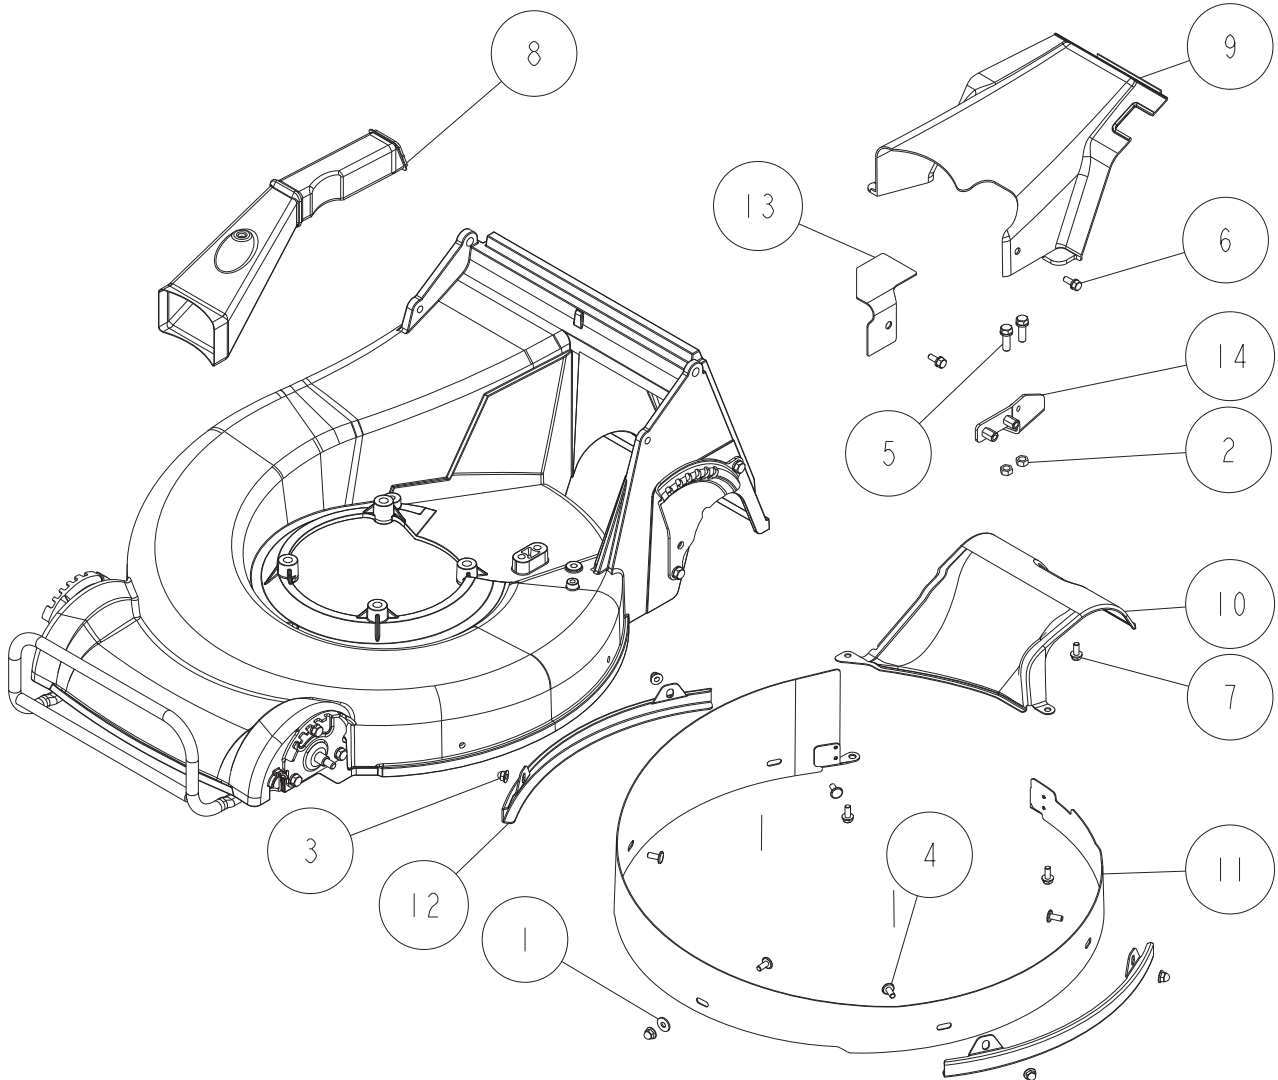

Ref.	Parts Number	Parts Name	Quantity	Remarks
1	89-2511-000200	Snap Ring (S20)	1	
2	89-2181-060222	Flat Head Pin 6*22	2	
3	89-2181-060162	Flat Head Pin 6*16	1	
4	89-2131-060002	Snap Pin 6	3	
5	89-2111-050020	Spring Pin 5*20	1	
6	89-1252-100123	Flange Mini Hexagonal Bolt M10*12 (slender)	2	
7	89-1135-060302	Hexagonal Bolt (SW) M6*30	6	
8	89-1132-060122	Hexagonal Bolt (SW) M6*12	2	
9	83-1020-349-00	Copper Packing 10.5*18*1.6	2	
10	80-1020-515-00	Universal Joint NC-10-37C1	1	
11	0276-02600	Clutch Return Spring	1	
12	0276-01900	Spring for Change Arm Return	1	
13	0276-0181H	Driving Change Arm (Metallic Grey)	1	
14	0276-0171H	Driving Clutch Arm (Metallic Grey)	1	
15	0276-0151H	Clutch Bracket CMP (Metallic Grey)	1	
16	0269-0020H	Lock Arm Bracket (H) CMP (6 pos.) (Metallic Grey)	1	

Ref.	Parts Number	Parts Name	Quantity	Remarks
1	89-1611-080043	Mini Hexagonal Nut M8	6	
2	89-1543-080002	Mini Hexagonal Nut (SW) M8	2	
3	89-1253-080252	Flange Mini Hexagonal Bolt (8T) M8*25	2	
4	89-1238-080252	Mini Hexagonal Bolt (SW) M8*25	4	
5	89-1238-080203	Mini Hexagonal Bolt (SW) M8*20	6	
6	0278-5111G	Cover (Body) 537PRO (Green)	1	
7	0278-2130H	Front Bumper Setting Plate (R) (Metallic Grey)	1	
8	0278-2120H	Front Bumper Setting Plate (L) (Metallic Grey)	1	
9	0268-3440H	Front Wheel Adjusting Plate (R) 6 pos. (Metallic Grey)	1	
10	0268-3430H	Front Wheel Adjusting Plate (L) 6 pos. (Metallic Grey)	1	
11	0268-34200	Rear Wheel Adjusting Plate (R) 6 pos. (Metallic Grey)	1	
12	0268-3410H	Rear Wheel Adjusting Plate (L) 6 pos. (Metallic Grey)	1	
13	0230-2080H	Front Bumper CMP (Metallic Grey)	1	