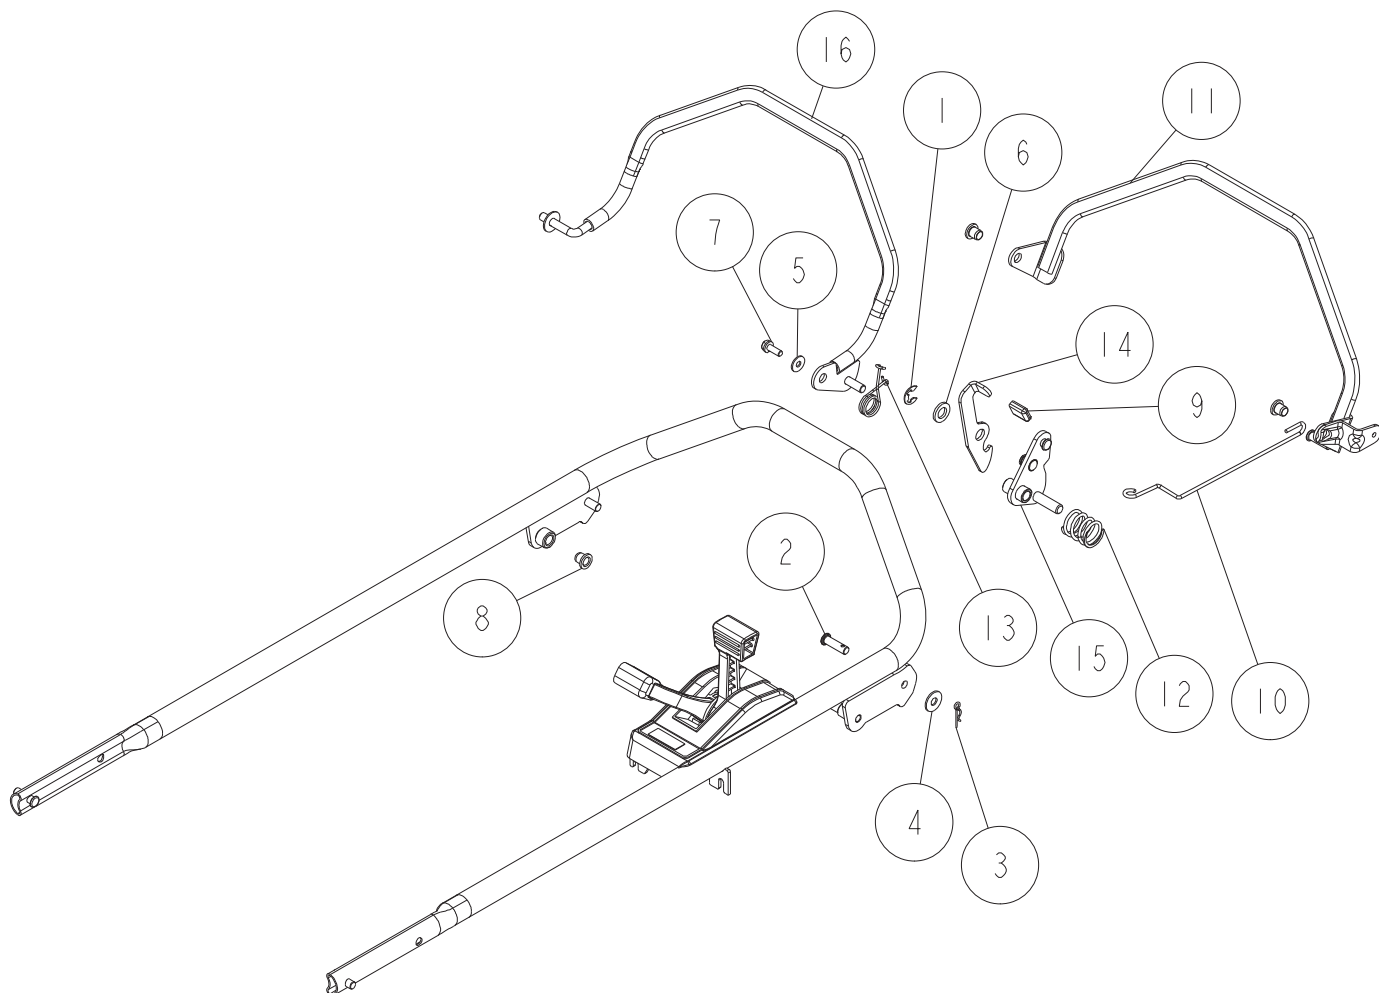

Ref.	Parts Number	Parts Name	Quantity	Remarks
1	89-1561-080003	Mini Hexagonal U Nut M8	2	
2	89-1144-060163	Hexagonal Bolt with Cross Hole (PW.SW) M6*16	2	
3	0268-75400	Bearing ND-02S	2	
4	80-1022-425-00	Rear Wheel Arm Stopper	2	
5	80-1020-793-10	Flapper Setting	2	
6	80-1020-426-10	Adjuster Grip	2	
7	0278-70700	Arm Bolt	2	
8	0276-5060H	Flapper CMP (Metallic Grey)	1	
9	0269-01010	Transmission Assy (GRH537) 6 pos.	1	
10	0268-3480H	Rear Wheel Arm CMP (R) 537 (6 pos.) (Metallic Grey)	1	
11	0268-3470H	Rear Wheel Arm CMP (L) 537 (6 pos.) (Metallic Grey)	1	

Ref.	Parts Number	Parts Name	Quantity	Remarks
	0268-30400	Aluminum Rear Wheel Assy (9 inch)	2	Include : 1,13,14
1	89-3115-060024	Bearing 6002 2RS	4	
2	89-2511-000200	Snap Ring (S20)	1	
3	89-2142-050250	Parallel Pin 5*25	2	
4	89-2131-080002	Snap Pin 8	1	
5	89-1713-080003	Flat Washer 8 (large)	2	
6	89-1238-080202	Mini Hexagonal Bolt (SW) M8*20	2	
7	0278-00200	Drive Shaft 140L (5 pos.)	1	
8	80-1020-515-00	Universal Joint NC-10-37C1	1	
9	80-1020-459-00	Ratchet Assembly (Right)	1	
10	80-1020-458-00	Ratchet Assembly (Left)	1	
11	80-1020-433-00	Coned Disc Spring	2	
12	0276-50100	Lock Arm	1	
13	-	9 inch Tire (M.R.E)	2	
14	-	Aluminum Rear Wheel (M.R.E)	2	
15	0268-30510	Axle Clutch Guide	2	

10/15 HANDLE 2/3

Ref.	Parts Number	Parts Name	Quantity	Remarks
1	89-2521-000100	E Type Ring 10	1	
2	89-2181-080282	Flat Head Pin 8*28	1	
3	89-2131-080002	Snap Pin 8	1	
4	89-1713-080003	Flat Washer 8 (large)	1	
5	89-1713-060002	Flat Washer 6 (large)	1	
6	89-1711-120003	Flat Washer 12	1	
7	89-1135-060182	Hexagonal Bolt (SW) M6*18	1	
8	80-1020-243-00	Driving Lever, Metal	3	
9	0305-70200	Lever Cap	1	
10	0269-71100	Shift Rod	1	
11	0269-1020H	Driving Clutch Lever (GRH537) (Metallic Grey)	1	
12	0268-70800	Damper Spring	1	
13	0268-70500	Lock Arm Return Spring	1	
14	0268-10700	Lock Arm	1	
15	0268-10400	Clutch Arm CMP	1	
16	0268-10302	Blade Clutch Lever CMP (537.538) (Red)	1	