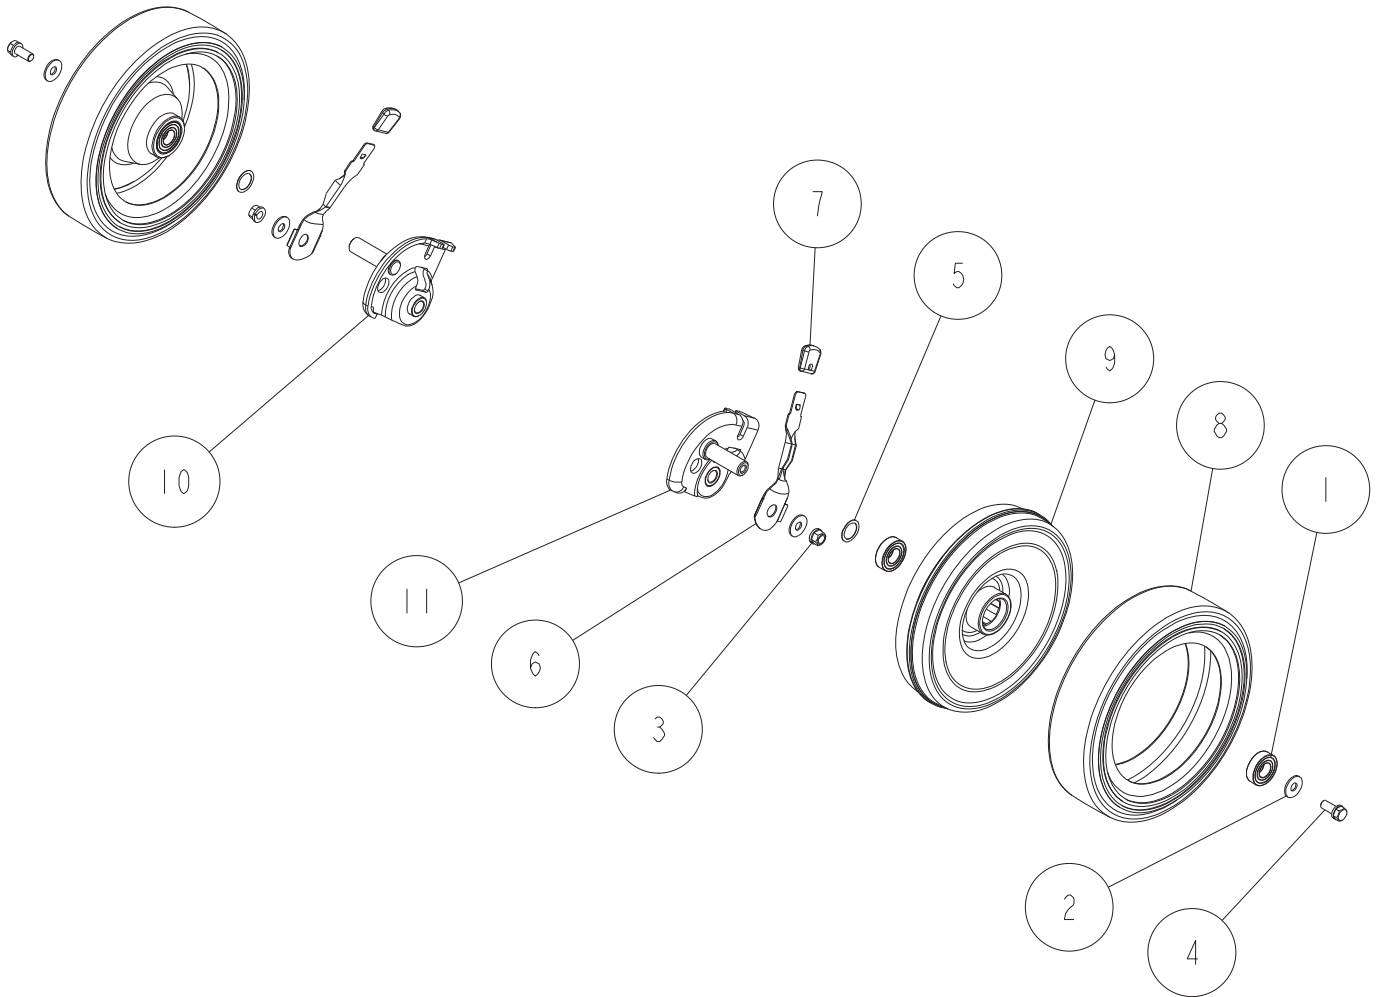

Ref.	Parts Number	Parts Name	Quantity	Remarks
	0268-30300	Aluminum Front Wheel Assy (9 inch)	2	Include : 1,8,9
1	89-3115-060024	Bearing 6002 2RS	4	
2	89-1713-080003	Flat Washer 8 (large)	4	
3	89-1561-080003	Mini Hexagonal U Nut M8	2	
4	89-1238-080203	Mini Hexagonal Bolt (SW) M8*20	2	
5	83-1020-359-00	Wave Washer 16	2	
6	80-1022-424-00	Front Wheel Arm Stopper	2	
7	80-1020-426-10	Adjuster Grip	2	
8	-	9 inch Tire (M.R.E)	2	
9	-	Aluminum Front Wheel (M.R.E)	2	
10	0268-3120H	Front Wheel Arm CMP (R) 537PRO (Metallic Grey)	1	
11	0268-3110H	Front Wheel Arm CMP (L) 537PRO (Metallic Grey)	1