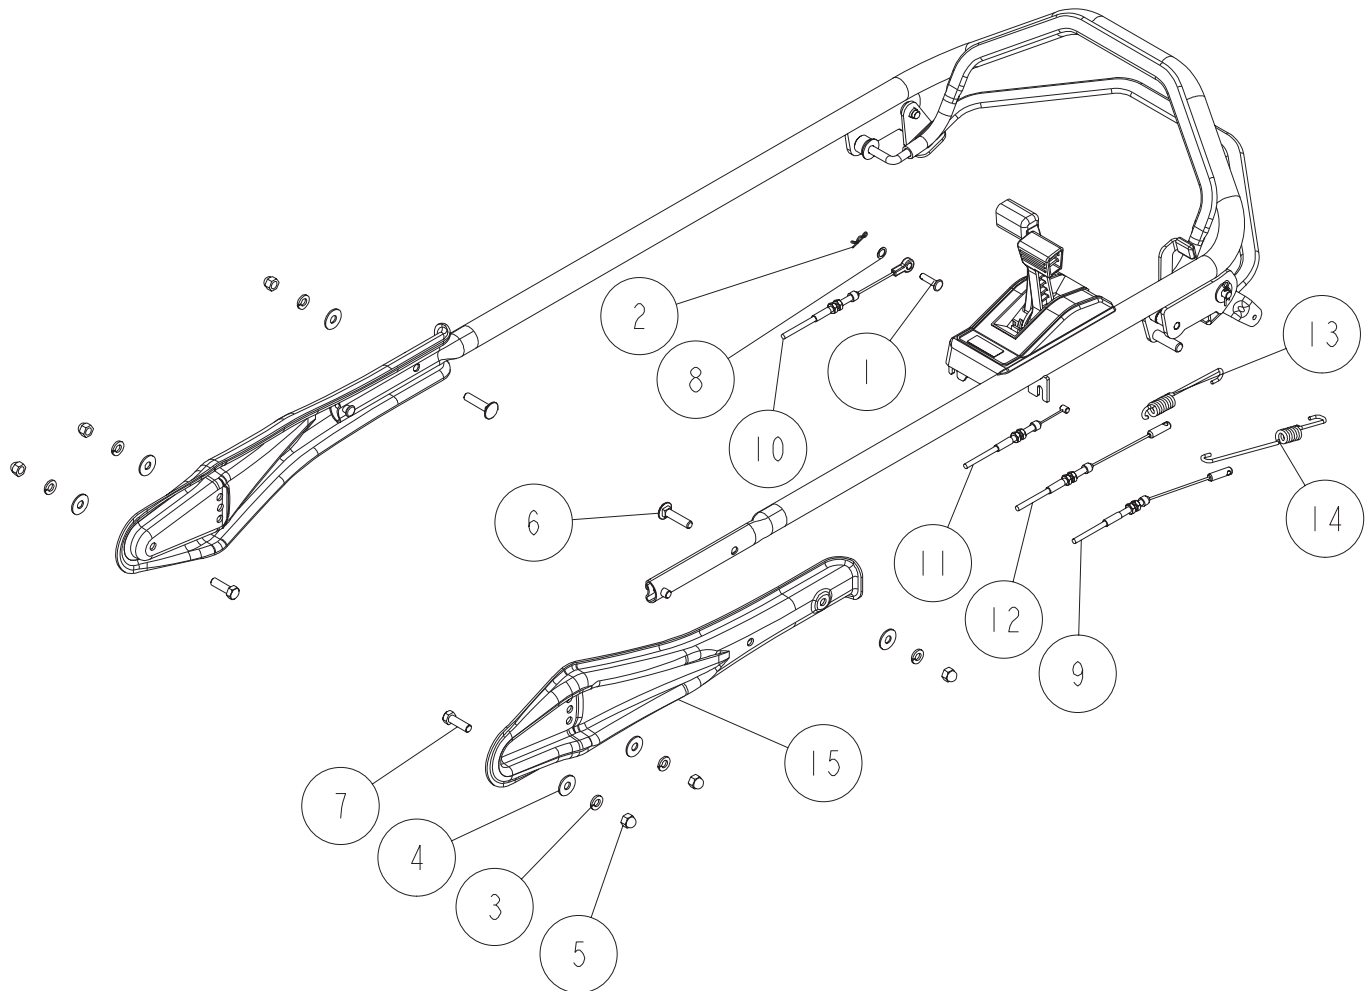

Ref.	Parts Number	Parts Name	Quantity	Remarks
1	89-1561-080003	Mini Hexagonal U Nut M8	2	
2	89-1144-060163	Hexagonal Bolt with Cross Hole (PW.SW) M6*16	2	
3	0268-75400	Bearing ND-02S	2	
4	80-1022-425-00	Rear Wheel Arm Stopper	2	
5	80-1020-793-10	Flapper Setting	2	
6	80-1020-426-10	Adjuster Grip	2	
7	0278-70700	Arm Bolt	2	
8	0276-5060H	Flapper CMP (Metallic Grey)	1	
9	0269-01010	Transmission Assy (GRH537) 6 pos.	1	
10	0268-3480H	Rear Wheel Arm CMP (R) 537 (6 pos.) (Metallic Grey)	1	
11	0268-3470H	Rear Wheel Arm CMP (L) 537 (6 pos.) (Metallic Grey)	1	

Ref.	Parts Number	Parts Name	Quantity	Remarks
	0268-30400	Aluminum Rear Wheel Assy (9 inch)	2	Include : 1,13,14
1	89-3115-060024	Bearing 6002 2RS	4	
2	89-2511-000200	Snap Ring (S20)	1	
3	89-2142-050250	Parallel Pin 5*25	2	
4	89-2131-080002	Snap Pin 8	1	
5	89-1713-080003	Flat Washer 8 (large)	2	
6	89-1238-080202	Mini Hexagonal Bolt (SW) M8*20	2	
7	0278-00200	Drive Shaft 140L (5 pos.)	1	
8	80-1020-515-00	Universal Joint NC-10-37C1	1	
9	80-1020-459-00	Ratchet Assembly (Right)	1	
10	80-1020-458-00	Ratchet Assembly (Left)	1	
11	80-1020-433-00	Coned Disc Spring	2	
12	0276-50100	Lock Arm	1	
13	-	9 inch Tire (M.R.E)	2	
14	-	Aluminum Rear Wheel (M.R.E)	2	
15	0268-30510	Axle Clutch Guide	2	

10/15 HANDLE 2/3

Ref.	Parts Number	Parts Name	Quantity	Remarks
1	89-2521-000100	E Type Ring 10	1	
2	89-2181-080282	Flat Head Pin 8*28	1	
3	89-2131-080002	Snap Pin 8	1	
4	89-1713-080003	Flat Washer 8 (large)	1	
5	89-1713-060002	Flat Washer 6 (large)	1	
6	89-1711-120003	Flat Washer 12	1	
7	89-1135-060182	Hexagonal Bolt (SW) M6*18	1	
8	80-1020-243-00	Driving Lever, Metal	3	
9	0305-70200	Lever Cap	1	
10	0269-71100	Shift Rod	1	
11	0269-1020H	Driving Clutch Lever (GRH537) (Metallic Grey)	1	
12	0268-70800	Damper Spring	1	
13	0268-70500	Lock Arm Return Spring	1	
14	0268-10700	Lock Arm	1	
15	0268-10400	Clutch Arm CMP	1	
16	0268-10302	Blade Clutch Lever CMP (537.538) (Red)	1	