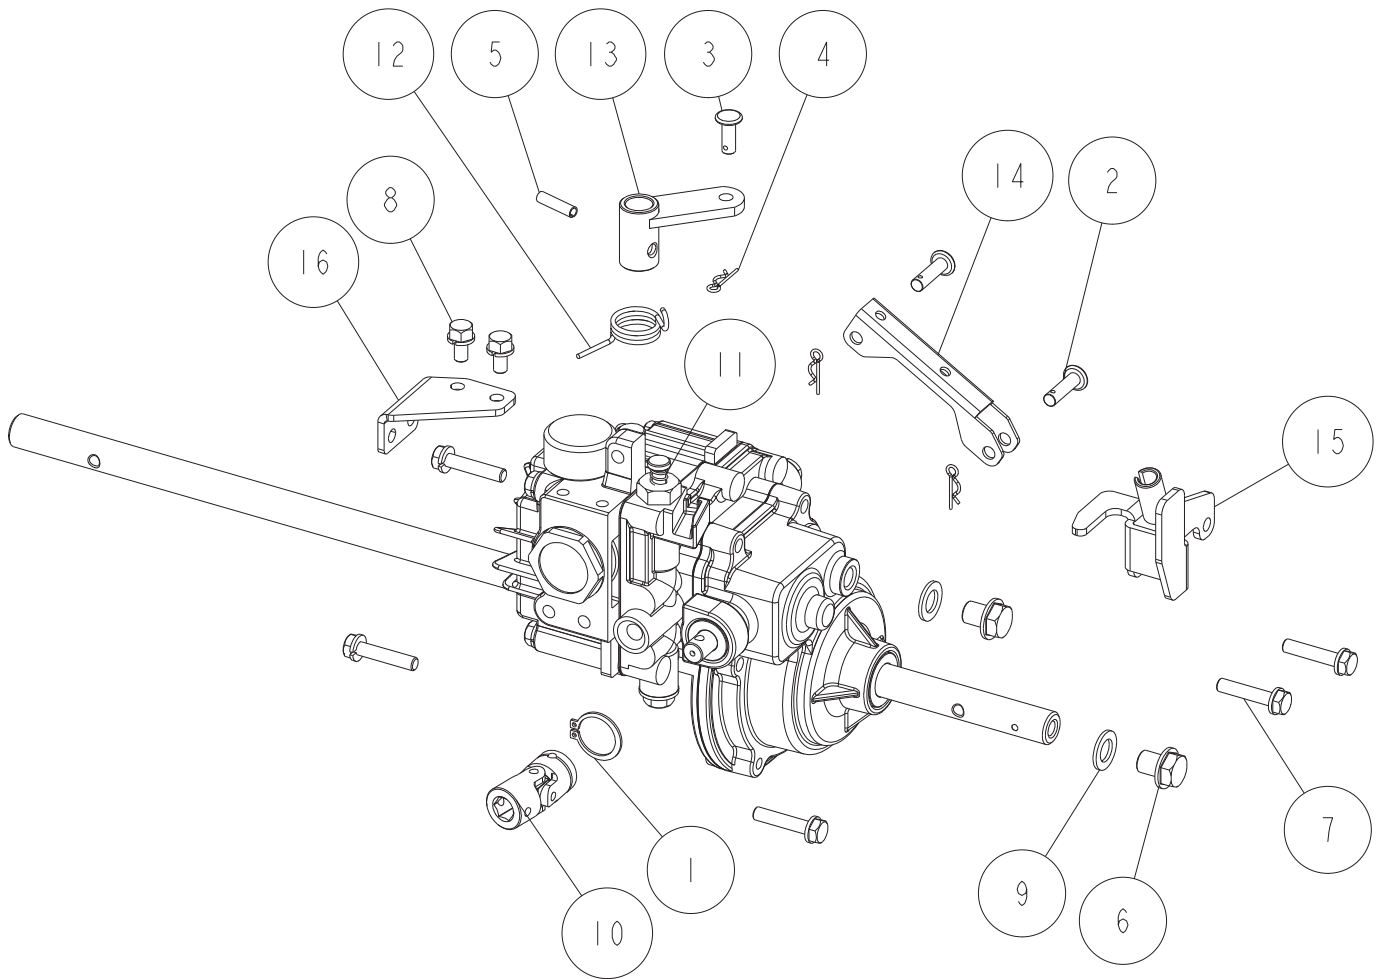

Ref.	Parts Number	Parts Name	Quantity	Remarks
1	89-2511-000200	Snap Ring (S20)	1	
2	89-2181-060222	Flat Head Pin 6*22	2	
3	89-2181-060162	Flat Head Pin 6*16	1	
4	89-2131-060002	Snap Pin 6	3	
5	89-2111-050020	Spring Pin 5*20	1	
6	89-1252-100123	Flange Mini Hexagonal Bolt M10*12 (slender)	2	
7	89-1135-060302	Hexagonal Bolt (SW) M6*30	6	
8	89-1132-060122	Hexagonal Bolt (SW) M6*12	2	
9	83-1020-349-00	Copper Packing 10.5*18*1.6	2	
10	80-1020-515-00	Universal Joint NC-10-37C1	1	
11	0276-02600	Clutch Return Spring	1	
12	0276-01900	Spring for Change Arm Return	1	
13	0276-0181H	Driving Change Arm (Metallic Grey)	1	
14	0276-0171H	Driving Clutch Arm (Metallic Grey)	1	
15	0276-0151H	Clutch Bracket CMP (Metallic Grey)	1	
16	0269-0020H	Lock Arm Bracket (H) CMP (6 pos.) (Metallic Grey)	1	

Ref.	Parts Number	Parts Name	Quantity	Remarks
1	89-1750-060003	Spring Washer 6	4	
2	89-1571-060043	Cap Nut M6	4	
3	89-1390-060123	Welded Bolt M6*12	4	
4	80-1020-755-20	Side Plate (Right) (White)	1	
5	80-1020-754-20	Side Plate (Left) (White)	1	
6	80-1020-753-00	Rear Cover Spring	1	
7	0278-50801	Rear Cover (White)	1	
8	0278-20700	Rear Cover Shaft	1	

Ref.	Parts Number	Parts Name	Quantity	Remarks
1	89-2181-060222	Flat Head Pin 6*22	1	
2	89-2132-060002	Snap Pin 6 (with stopper)	1	
3	89-1750-080003	Spring Washer 8	6	
4	89-1713-080003	Flat Washer 8 (large)	6	
5	89-1671-080043	Mini Cap Nut M8	6	
6	0268-75100	Handle Setting Bolt M8*35	2	
7	89-1213-080252	Mini Hexagonal Bolt (8T) M8*25	2	
8	83-1920-311-00	Washer 8.1*12*0.5	1	
9	0269-70200	Driving Clutch Wire	1	
10	0269-70100	Driving Change Wire	1	
11	0268-71400	Throttle Wire	1	
12	0268-71100	Blade Wire	1	
13	0268-70700	Blade Spring 110	1	
14	0268-70600	Driving Clutch Spring	1	
15	0268-1080H	Handle Setting (Metallic Grey)	2	