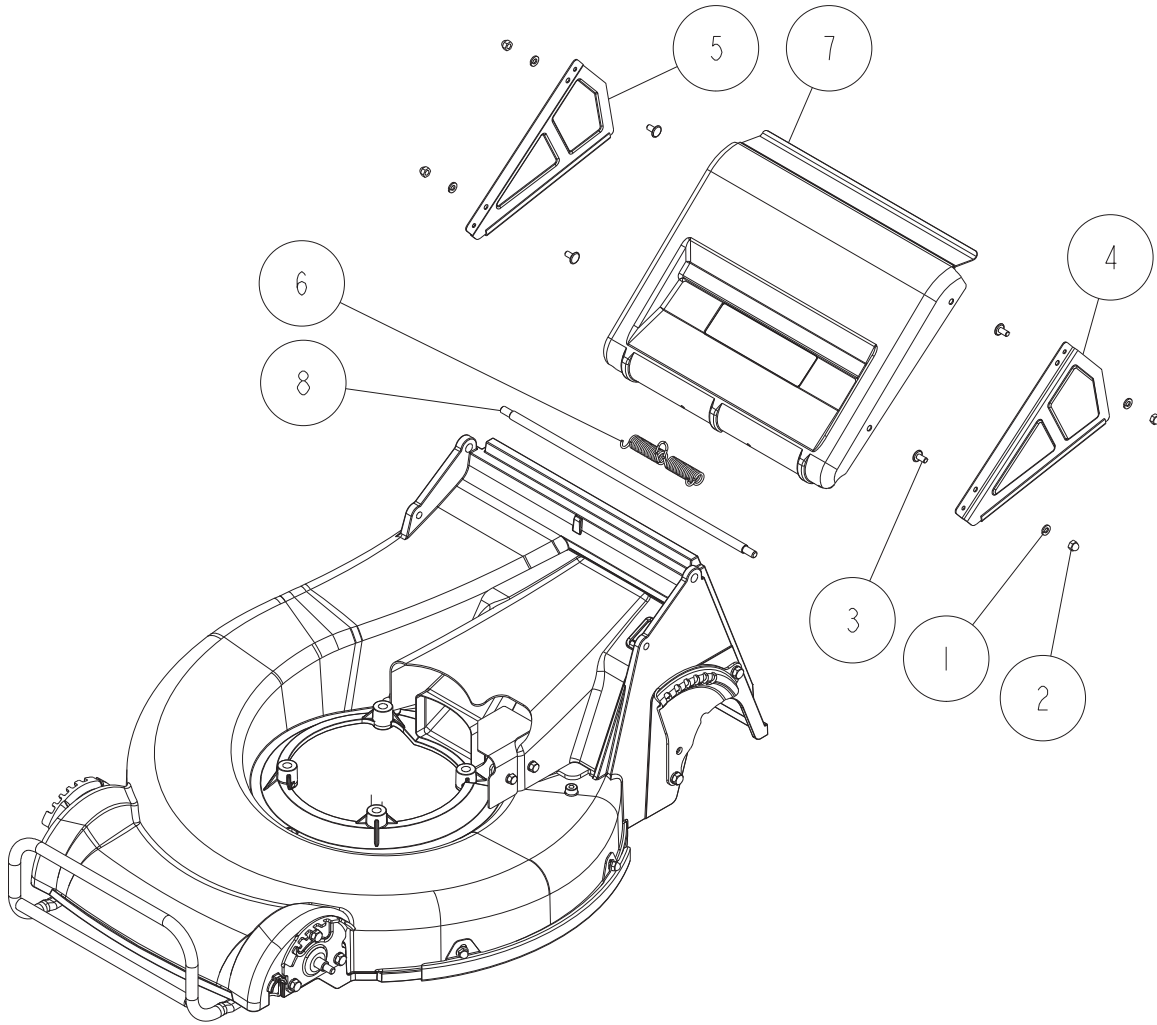

Ref.	Parts Number	Parts Name	Quantity	Remarks
1	89-1750-060003	Spring Washer 6	4	
2	89-1571-060043	Cap Nut M6	4	
3	89-1390-060123	Welded Bolt M6*12	4	
4	80-1020-755-20	Side Plate (Right) (White)	1	
5	80-1020-754-20	Side Plate (Left) (White)	1	
6	80-1020-753-00	Rear Cover Spring	1	
7	0278-50801	Rear Cover (White)	1	
8	0278-20700	Rear Cover Shaft	1