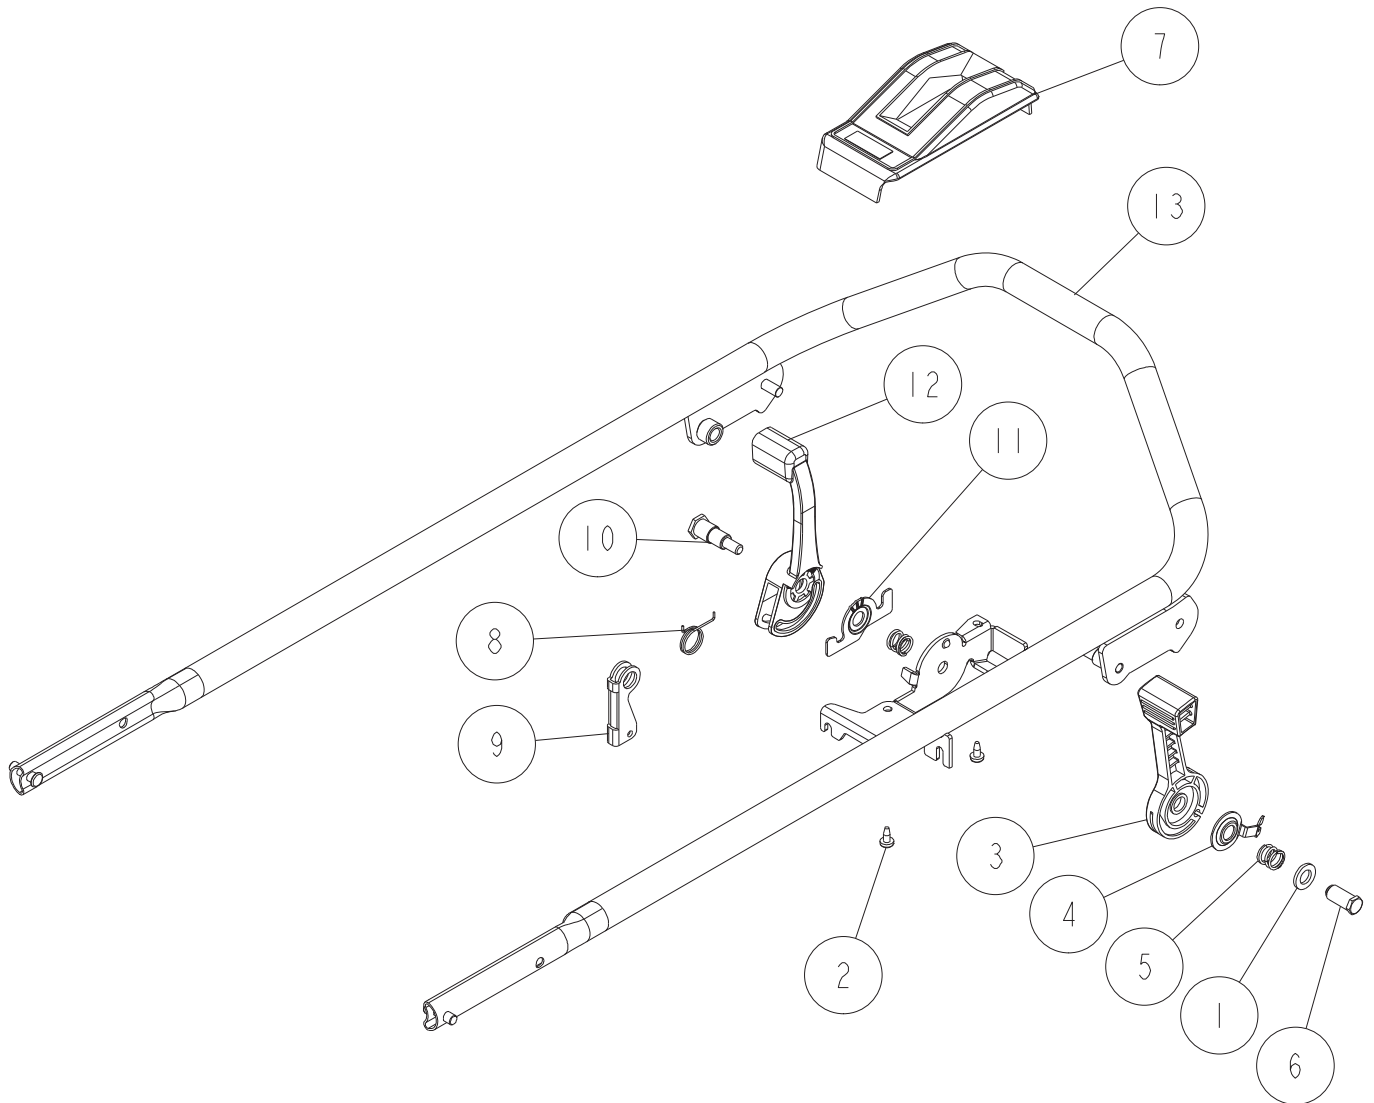

Ref.	Parts Number	Parts Name	Quantity	Remarks
1	89-1711-120003	Flat Washer 12	1	
2	89-1161-050122	Tapping Screw 5*12	2	
3	80-1020-265-00	Throttle Lever (H)	1	
4	80-1020-264-00	Control Washer	1	
5	80-1020-263-00	Control Lever Shaft Spring	2	
6	80-1020-262-00	Control Lever Shaft	1	
7	80-1020-231-00	Control Cover	1	
8	0276-11700	Spring For Change Lever Return	1	
9	0276-10610	Wire Guide	1	
10	0276-10510	Bolt for Change Lever Setting	1	
11	0276-10200	Change Plate	1	
12	0276-10110	Change Lever	1	
13	0269-10101	Upper Handle CMP (GRH537) (White)	1