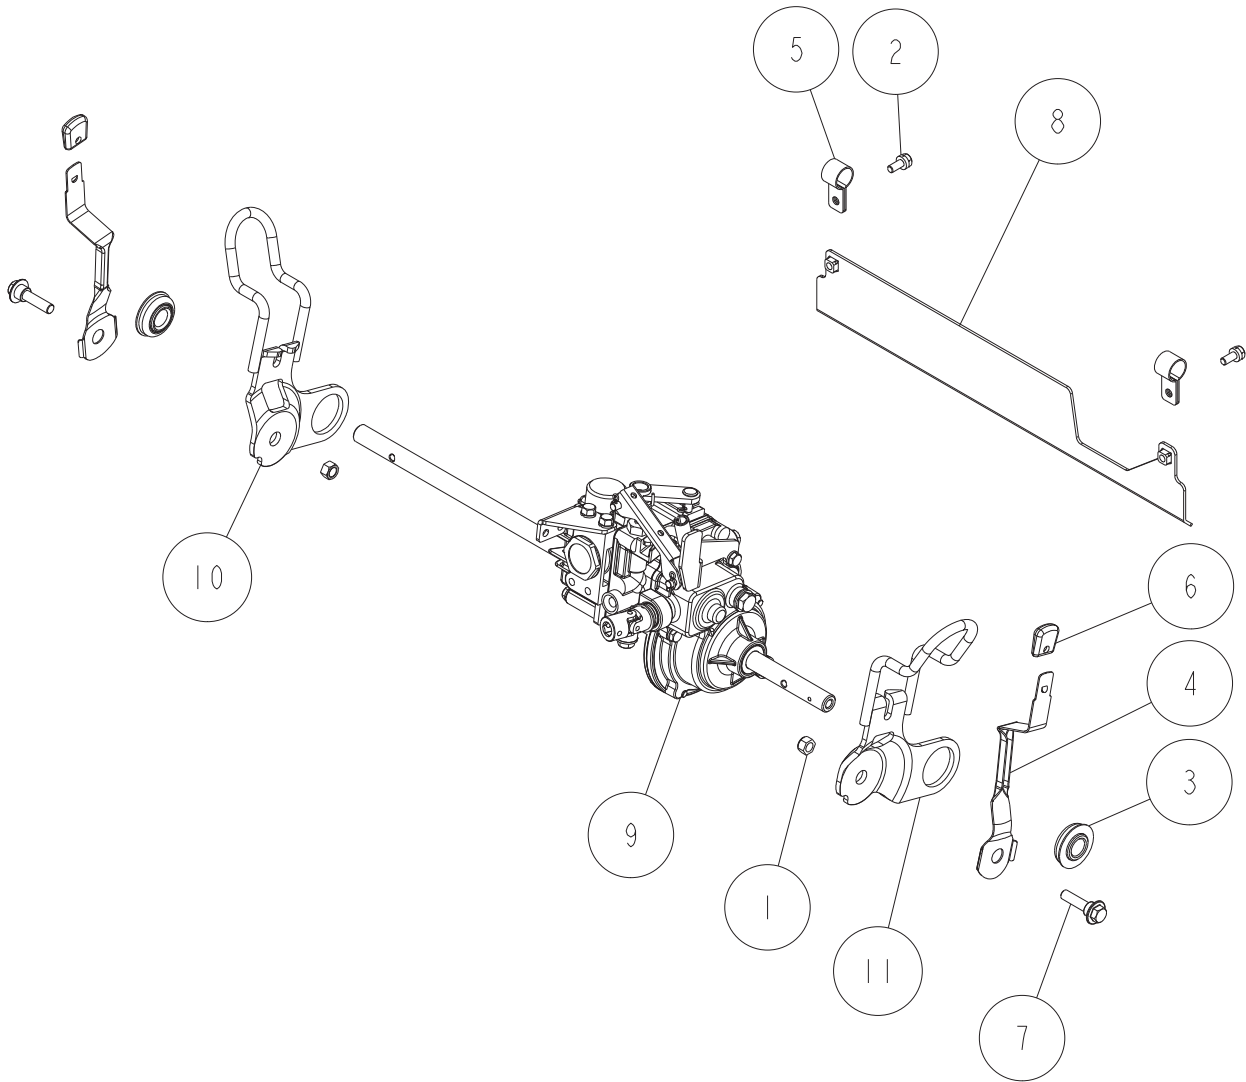

Ref.	Parts Number	Parts Name	Quantity	Remarks
1	89-1561-080003	Mini Hexagonal U Nut M8	2	
2	89-1144-060163	Hexagonal Bolt with Cross Hole (PW.SW) M6*16	2	
3	0268-75400	Bearing ND-02S	2	
4	80-1022-425-00	Rear Wheel Arm Stopper	2	
5	80-1020-793-10	Flapper Setting	2	
6	80-1020-426-10	Adjuster Grip	2	
7	0278-70700	Arm Bolt	2	
8	0276-5060H	Flapper CMP (Metallic Grey)	1	
9	0269-01010	Transmission Assy (GRH537) 6 pos.	1	
10	0268-3480H	Rear Wheel Arm CMP (R) 537 (6 pos.) (Metallic Grey)	1	
11	0268-3470H	Rear Wheel Arm CMP (L) 537 (6 pos.) (Metallic Grey)	1