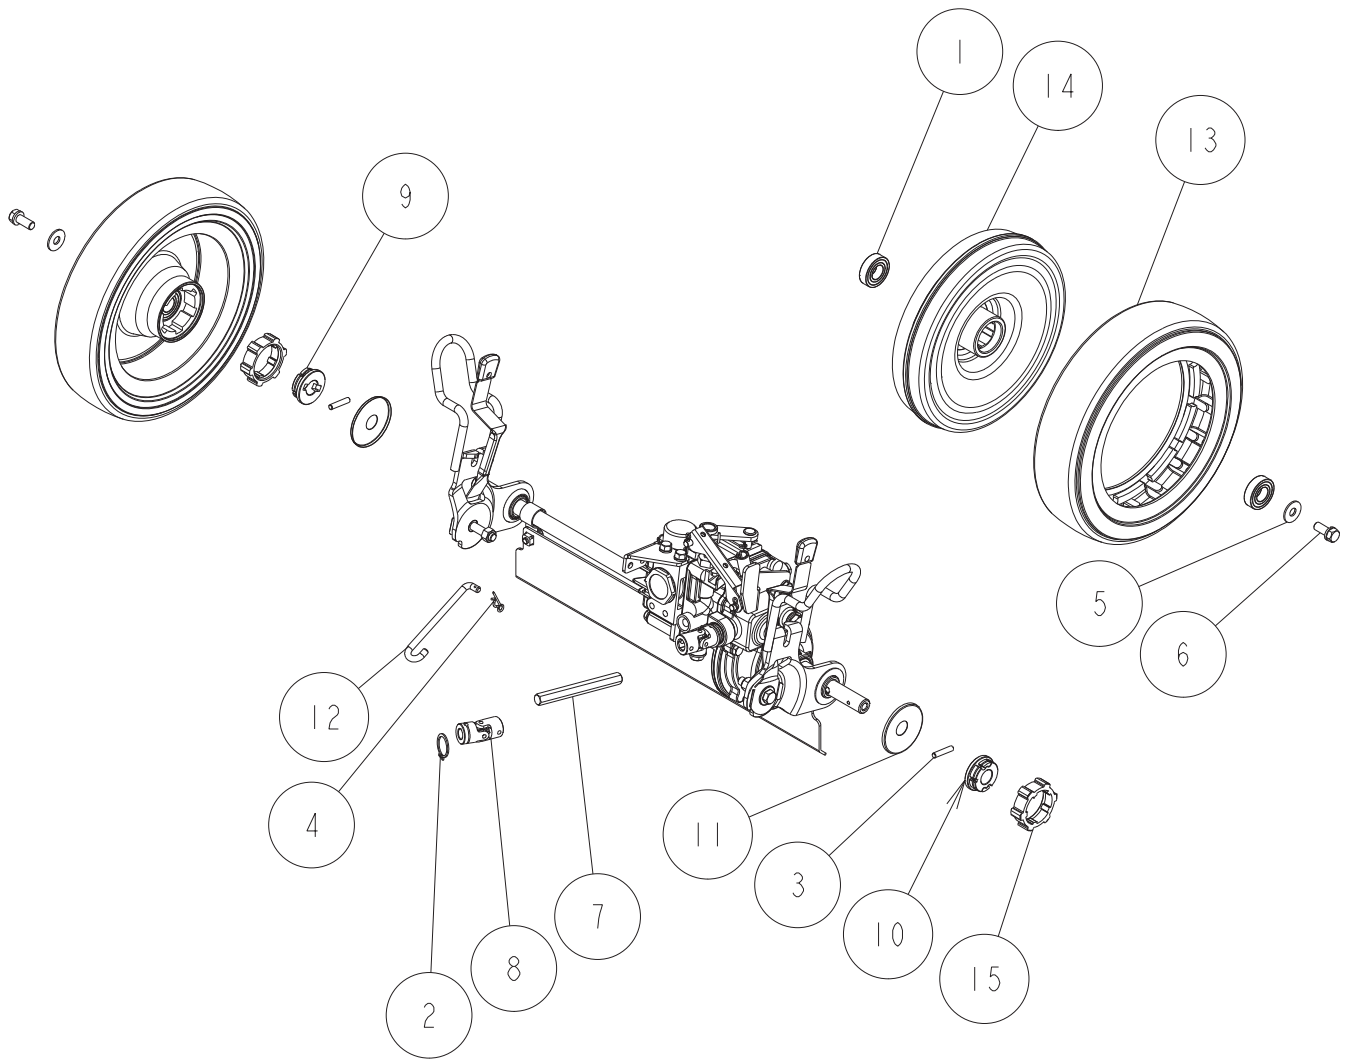

Ref.	Parts Number	Parts Name	Quantity	Remarks
	0268-30400	Aluminum Rear Wheel Assy (9 inch)	2	Include : 1,13,14
1	89-3115-060024	Bearing 6002 2RS	4	
2	89-2511-000200	Snap Ring (S20)	1	
3	89-2142-050250	Parallel Pin 5*25	2	
4	89-2131-080002	Snap Pin 8	1	
5	89-1713-080003	Flat Washer 8 (large)	2	
6	89-1238-080202	Mini Hexagonal Bolt (SW) M8*20	2	
7	0278-00200	Drive Shaft 140L (5 pos.)	1	
8	80-1020-515-00	Universal Joint NC-10-37C1	1	
9	80-1020-459-00	Ratchet Assembly (Right)	1	
10	80-1020-458-00	Ratchet Assembly (Left)	1	
11	80-1020-433-00	Coned Disc Spring	2	
12	0276-50100	Lock Arm	1	
13	-	9 inch Tire (M.R.E)	2	
14	-	Aluminum Rear Wheel (M.R.E)	2	
15	0268-30510	Axle Clutch Guide	2