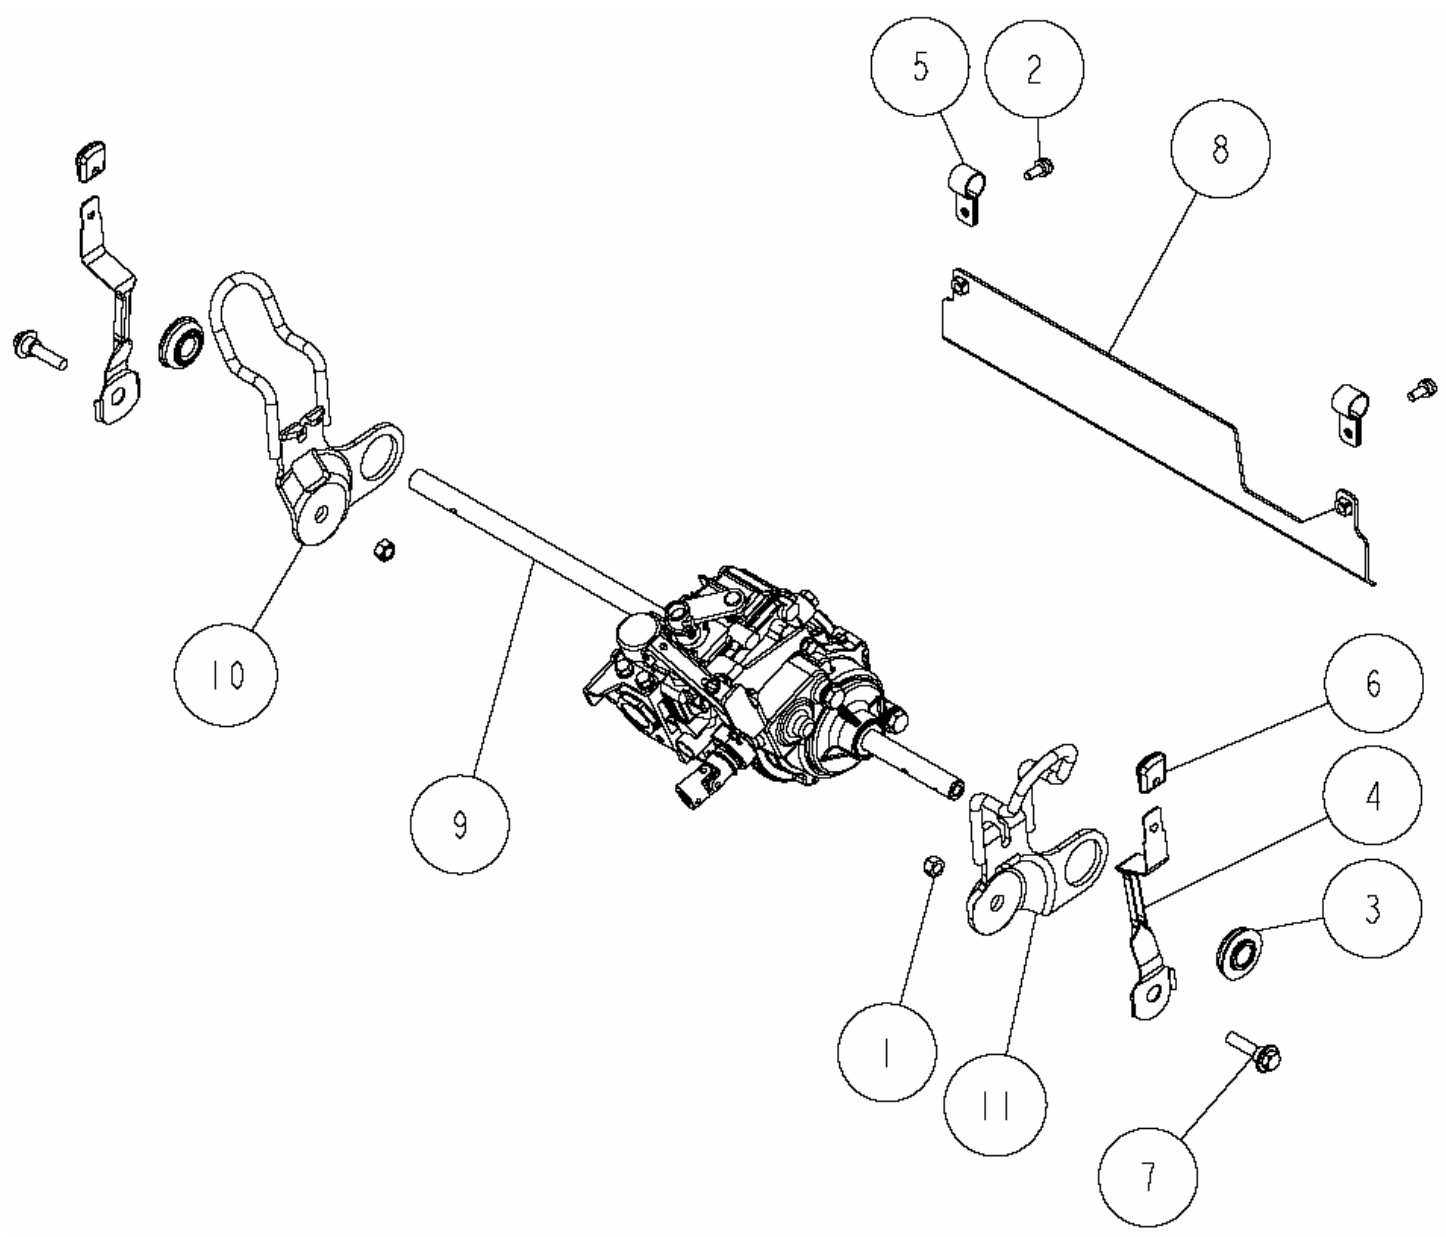

Ref.	Parts Number	Parts Name	Quantity	Remarks
1	89-1561-080003	Mini Hexagonal U Nut M8	2	
2	89-1144-060163	Hexagonal Bolt with Cross Hole (PW.SW) M6*16	2	
3	83-1020-987-00	Bearing ND-02S	2	
4	80-1022-425-00	Rear Wheel Arm Stopper	2	
5	80-1020-793-10	Flapper Setting	2	
6	80-1020-426-10	Adjuster Grip	2	
7	0278-70700	Arm Bolt	2	
8	0276-50600	Flapper CMP	1	
9	0269-01000	Transmission Assy (GRH537)	1	
10	0268-31400	Rear Wheel Arm CMP (R) 537	1	
11	0268-31300	Rear Wheel Arm CMP (L) 537	1