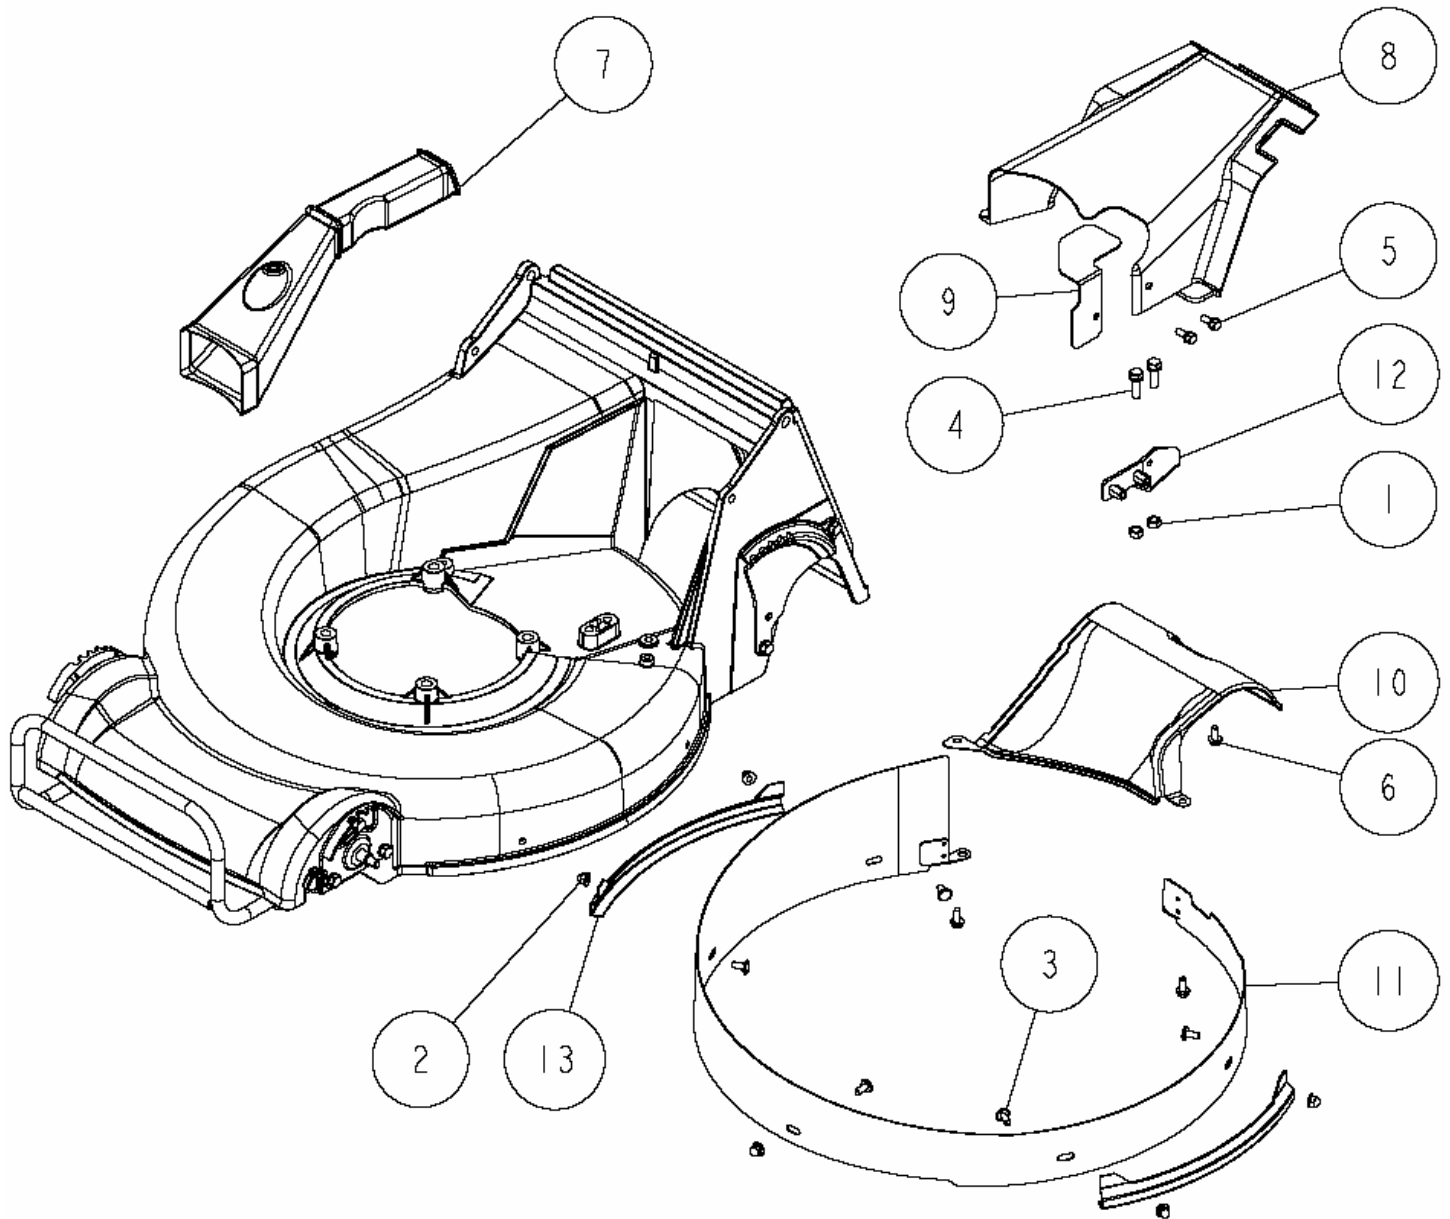

Ref.	Parts Number	Parts Name	Quantity	Remarks
1	89-1611-080043	Mini Hexagonal Nut M8	2	
2	89-1581-060042	Flange Cap Nut M6	5	
3	89-1390-060142	Welded Bolt M6*14	5	
4	89-1238-080252	Mini Hexagonal Bolt (SW) M8*25	2	
5	89-1139-060163	Hexagonal Bolt (PWSW) M6*16	2	
6	83-1020-148-00	Tapping Bolt M6*14	3	
7	0278-74300	Discharge Duct	1	
8	0278-74200	Gear Case Cover	1	
9	0268-60100	Joint Cover	1	
10	0278-50400	Guide 535	1	
11	0278-20600	Inside Guard CMP	1	
12	0276-60100	Lock Arm Bracket CMP	1	
13	0230-20700	Side Guard	2