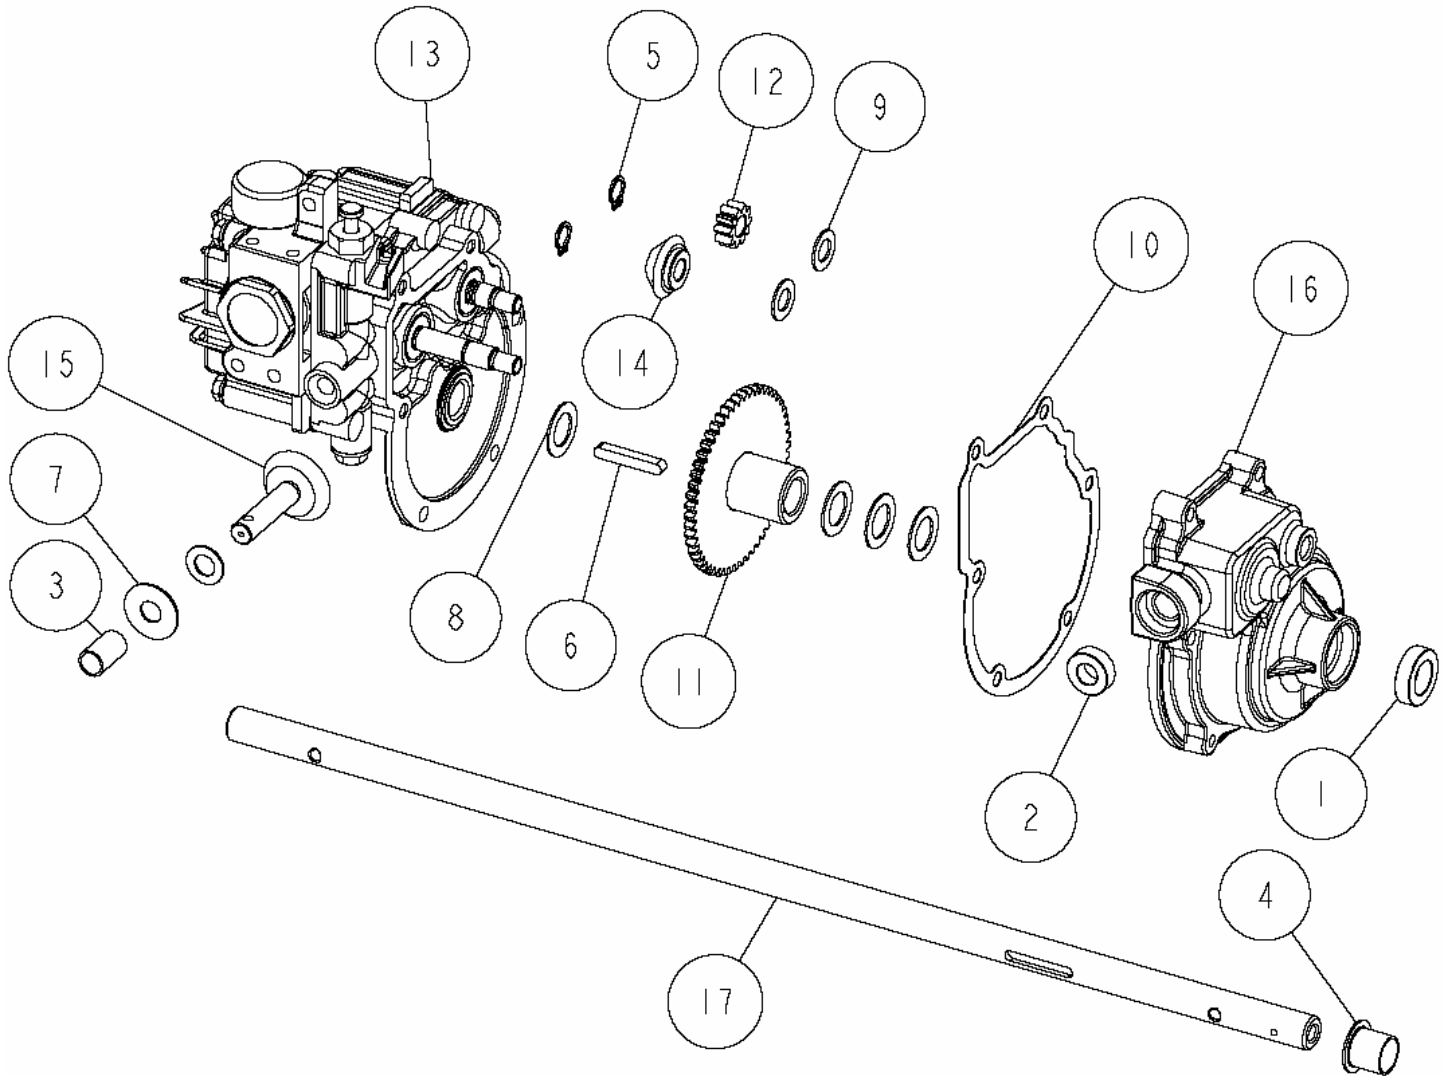

Ref.	Parts Number	Parts Name	Quantity	Remarks
1	89-5121-152507	Oil Seal UE 15.25.7	1	
2	89-5121-102007	Oil Seal UE 10.20.7	1	
3	89-3512-010200	DBB Bush 10.20	1	
4	89-3511-015150	DU Bush 15.15.23F	2	
5	89-2511-000100	Snap Ring (S10)	2	
6	89-2150-050330	Key 5*33 (round)	1	
7	83-1830-353-00	Thrust Washer 10*26*1.0	1	
8	83-1020-361-00	Thrust Washer 15*24*1.0	4	
9	83-1020-351-00	Thrust Washer 10*18*1.0	3	
10	0276-70420	Packing G	1	
11	0276-01200	Gear 54T CMP	1	
12	0276-01100	Gear 10T	1	
13	0276-01020	HST Unit Assy	1	
14	0276-00900	Bevel Gear 20T	1	
15	0276-00810	Bevel Gear 25T	1	
16	0276-00420	Gear Case (G)	1	
17	0269-00100	Rear Axle (GRH537)	1