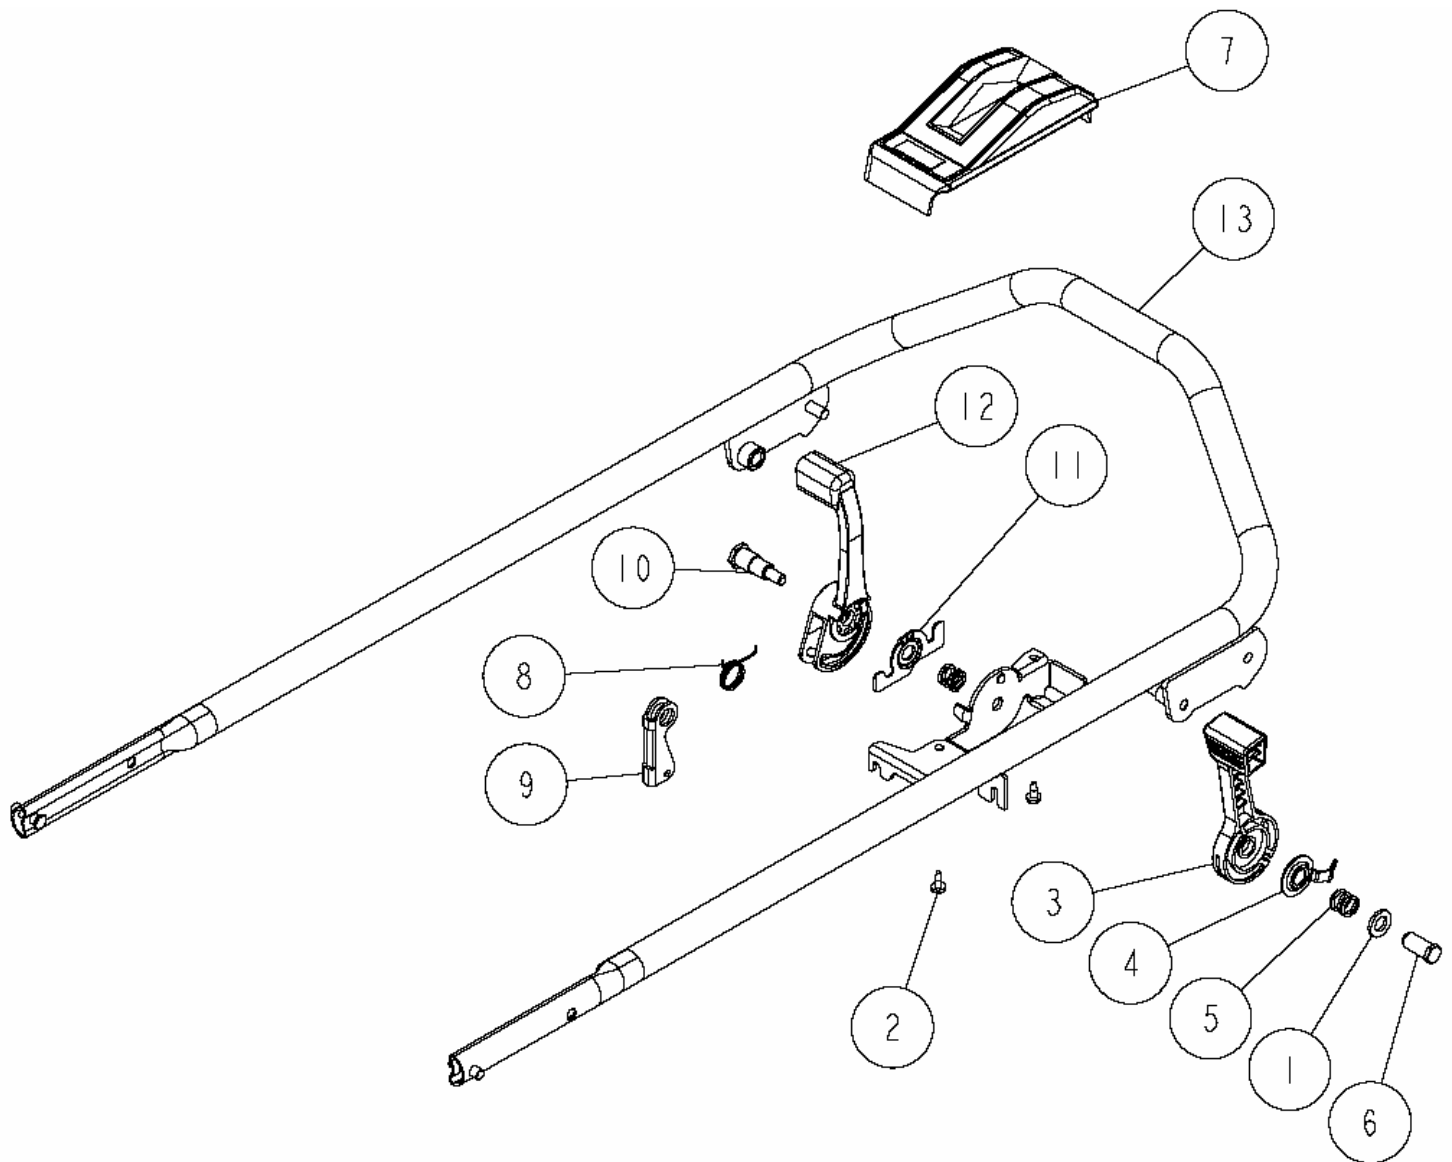

Ref.	Parts Number	Parts Name	Quantity	Remarks
1	89-3115-060024	Bearing 6002 2RS	4	
2	89-1713-080003	Flat Washer 8 (large)	4	
3	89-1543-080003	Mini Hexagonal Nut (SW) M8	2	
4	89-1238-080203	Mini Hexagonal Bolt (SW) M8*20	2	
5	83-1020-359-00	Wave Washer 16	2	
6	80-1022-424-00	Front Wheel Arm Stopper	2	
7	80-1020-426-10	Adjuster Grip	2	
8	0268-30900	9 inch Tire (M.R.E)	2	
9	0268-30600	Aluminum Front Wheel (M.R.E)	2	
10	0268-31200	Front Wheel Arm CMP (R) 537PRO	1	
11	0268-31100	Front Wheel Arm CMP (L) 537PRO	1	
1,8,9	0268-30300	Aluminum Front Wheel Assy (9 inch)	2	

Ref.	Parts Number	Parts Name	Quantity	Remarks
1	89-1561-080003	Mini Hexagonal U Nut M8	2	
2	89-1144-060163	Hexagonal Bolt with Cross Hole (PW.SW) M6*16	2	
3	83-1020-987-00	Bearing ND-02S	2	
4	80-1022-425-00	Rear Wheel Arm Stopper	2	
5	80-1020-793-10	Flapper Setting	2	
6	80-1020-426-10	Adjuster Grip	2	
7	0278-70700	Arm Bolt	2	
8	0276-50600	Flapper CMP	1	
9	0269-01000	Transmission Assy (GRH537)	1	
10	0268-31400	Rear Wheel Arm CMP (R) 537	1	
11	0268-31300	Rear Wheel Arm CMP (L) 537	1	

Ref.	Parts Number	Parts Name	Quantity	Remarks
1	89-3115-060024	Bearing 6002 2RS	4	
2	89-2511-000200	Snap Ring (S20)	1	
3	89-2142-050250	Parallel Pin 5*25	2	
4	89-2131-080002	Snap Pin 8	1	
5	89-1713-080003	Flat Washer 8 (large)	2	
6	89-1238-080202	Mini Hexagonal Bolt (SW) M8*20	2	
7	80-1020-526-00	Drive Shaft H 136L	1	
8	80-1020-515-00	Universal Joint NC-10-37C1	1	
9	80-1020-459-00	Ratchet Assembly (Right)	1	
10	80-1020-458-00	Ratchet Assembly (Left)	1	
11	80-1020-433-00	Coned Disc Spring	2	
12	0276-50100	Lock Arm	1	
13	0268-30900	9 inch Tire (M.R.E)	2	
14	0268-30700	Aluminum Rear Wheel (M.R.E)	2	
15	0268-30500	Axle Clutch Guide	2	
1,14,13	0268-30400	Aluminum Rear Wheel Assy (9 inch)	2	