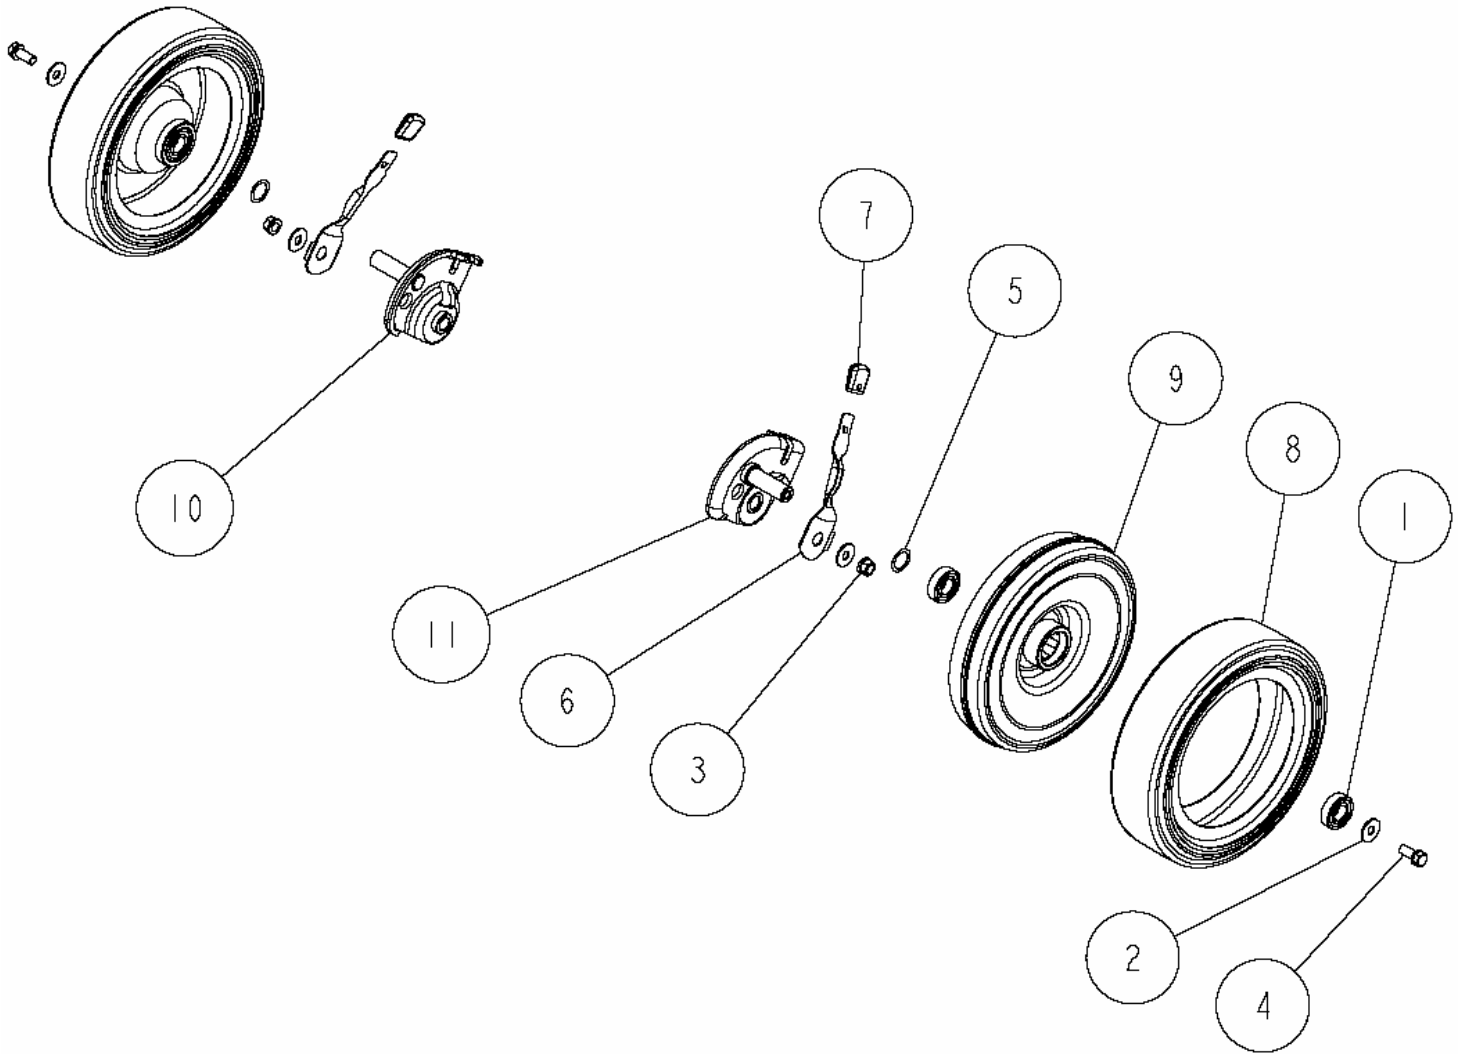

Ref.	Parts Number	Parts Name	Quantity	Remarks
1	89-3115-060024	Bearing 6002 2RS	4	
2	89-1713-080003	Flat Washer 8 (large)	4	
3	89-1543-080003	Mini Hexagonal Nut (SW) M8	2	
4	89-1238-080203	Mini Hexagonal Bolt (SW) M8*20	2	
5	83-1020-359-00	Wave Washer 16	2	
6	80-1022-424-00	Front Wheel Arm Stopper	2	
7	80-1020-426-10	Adjuster Grip	2	
8	0268-30900	9 inch Tire (M.R.E)	2	
9	0268-30600	Aluminum Front Wheel (M.R.E)	2	
10	0268-31200	Front Wheel Arm CMP (R) 537PRO	1	
11	0268-31100	Front Wheel Arm CMP (L) 537PRO	1	
1,8,9	0268-30300	Aluminum Front Wheel Assy (9 inch)	2