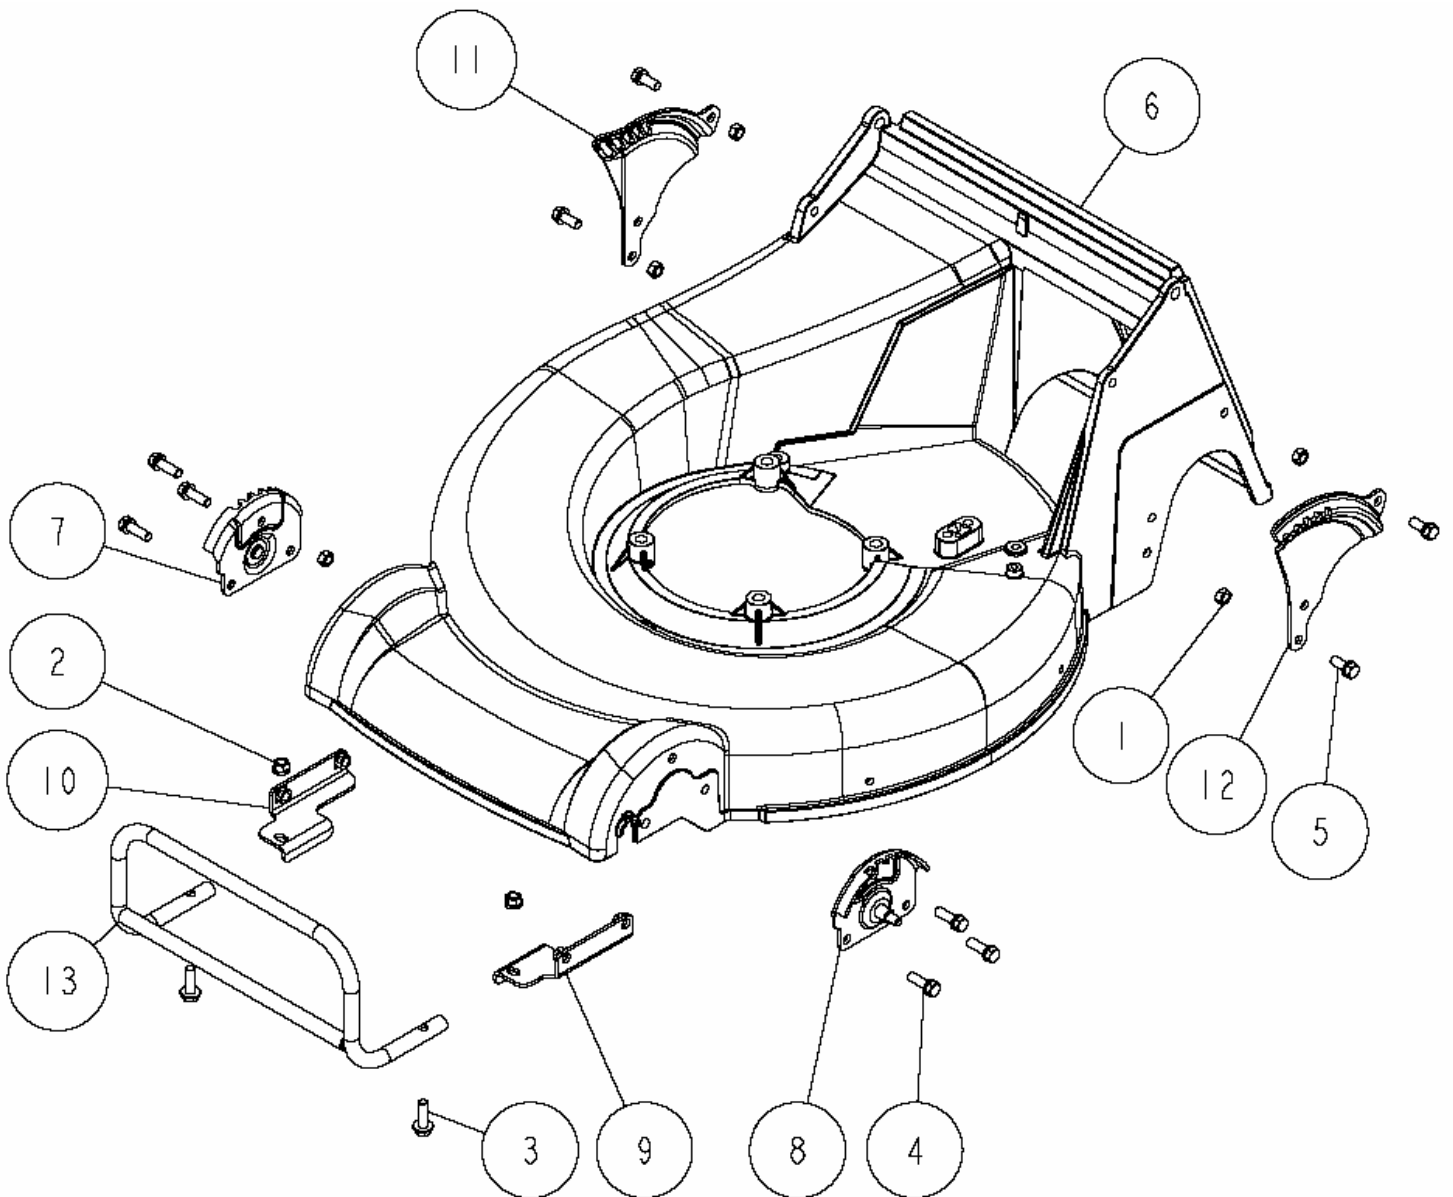

**OREC CO.,LTD**

*Update : February 2012*

Ref.	Parts Number	Parts Name	Quantity	Remarks
1	89-5121-152507	Oil Seal UE 15.25.7	1	
2	89-5121-102007	Oil Seal UE 10.20.7	1	
3	89-3512-010200	DBB Bush 10.20	1	
4	89-3511-015150	DU Bush 15.15.23F	2	
5	89-2511-000100	Snap Ring (S10)	2	
6	89-2150-050330	Key 5*33 (round)	1	
7	83-1830-353-00	Thrust Washer 10*26*1.0	1	
8	83-1020-361-00	Thrust Washer 15*24*1.0	4	
9	83-1020-351-00	Thrust Washer 10*18*1.0	3	
10	0276-70420	Packing G	1	
11	0276-01200	Gear 54T CMP	1	
12	0276-01100	Gear 10T	1	
13	0276-01020	HST Unit Assy	1	
14	0276-00900	Bevel Gear 20T	1	
15	0276-00810	Bevel Gear 25T	1	
16	0276-00420	Gear Case (G)	1	
17	0269-00100	Rear Axle (GRH537)	1	

Ref.	Parts Number	Parts Name	Quantity	Remarks
1	89-2511-000200	Snap Ring (S20)	1	
2	89-2181-060222	Flat Head Pin 6*22	2	
3	89-2181-060162	Flat Head Pin 6*16	1	
4	89-2131-060002	Snap Pin 6	3	
5	89-2111-050020	Spring Pin 5*20	1	
6	89-1252-100123	Flange Mini Hexagonal Bolt M10*12 (slender)	2	
7	89-1135-060302	Hexagonal Bolt (SW) M6*30	6	
8	89-1132-060122	Hexagonal Bolt (SW) M6*12	2	
9	83-1020-349-00	Copper Packing 10.5*18*1.6	2	
10	80-1020-515-00	Universal Joint NC-10-37C1	1	
11	<a href="#">0276-02600</a>	<a href="#">Clutch Return Spring</a>	<a href="#">1</a>	
12	0276-01900	Spring for Change Arm Return	1	
13	0276-01810	Driving Change Arm	1	
14	0276-01710	Driving Clutch Arm	1	
15	0276-01610	Lock Arm Bracket (H) CMP	1	
16	0276-01510	Clutch Bracket CMP	1	