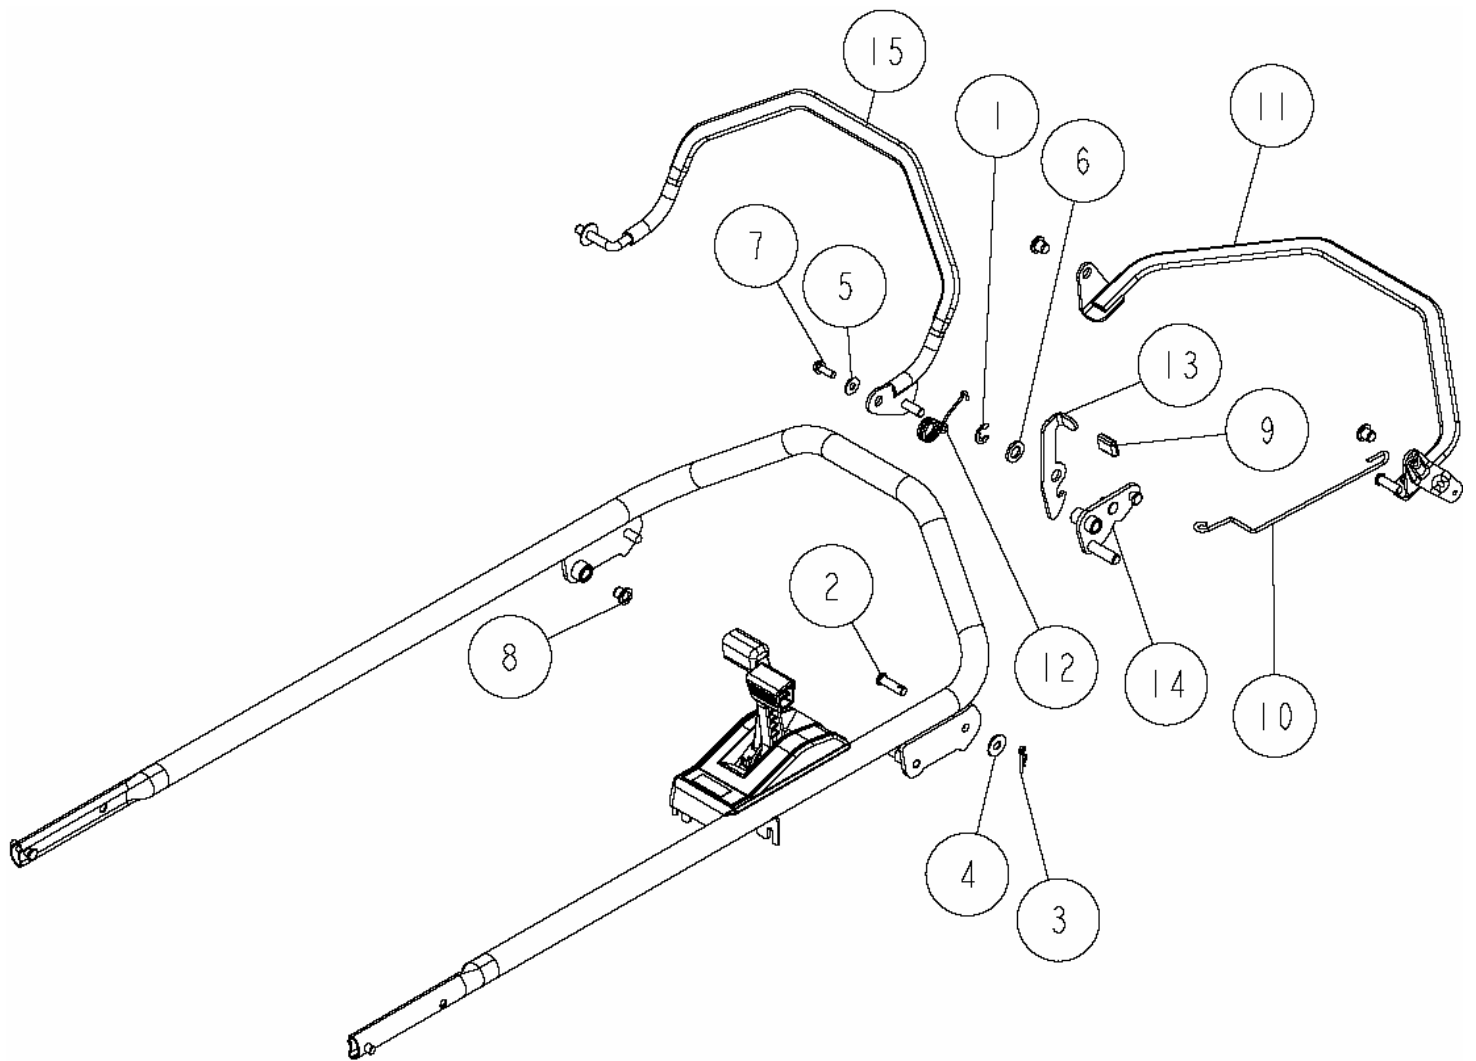

Ref.	Parts Number	Parts Name	Quantity	Remarks
1	89-2521-000100	E Type Ring 10	1	
2	89-2181-080282	Flat Head Pin 8*28	1	
3	89-2131-080002	Snap Pin 8	1	
4	89-1713-080003	Flat Washer 8 (large)	1	
5	89-1713-060002	Flat Washer 6 (large)	1	
6	89-1711-120003	Flat Washer 12	1	
7	89-1135-060182	Hexagonal Bolt (SW) M6*18	1	
8	80-1020-243-00	Driving Lever, Metal	3	
9	0305-70200	Lever Cap	1	
10	0269-71100	Shift Rod	1	
11	0269-10200	Driving Clutch Lever (GRH537)	1	
12	0268-70500	Lock Arm Return Spring	1	
13	0268-10700	Lock Arm	1	
14	0268-10400	Clutch Arm CMP	1	
15	0268-10300	Blade Clutch Lever CMP (537.538)	1