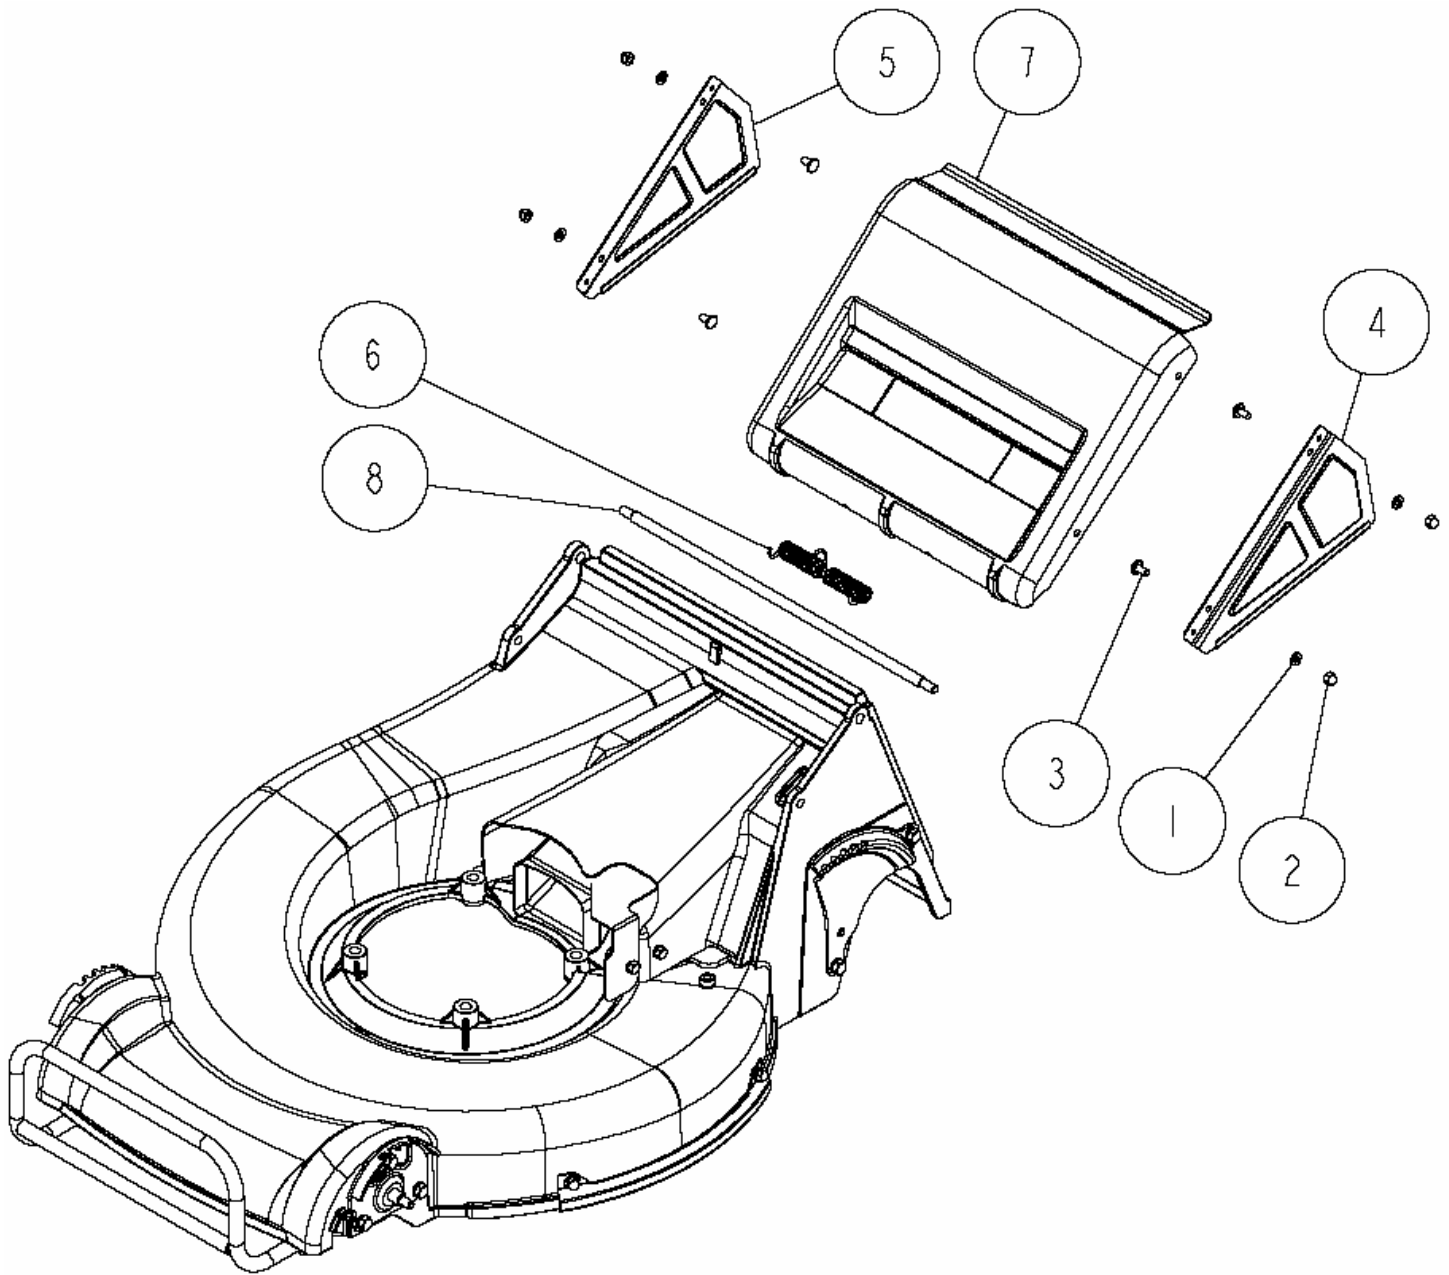

Ref.	Parts Number	Parts Name	Quantity	Remarks
1	89-1750-060003	Spring Washer 6	4	
2	89-1671-060043	Cap Nat M6	4	
3	89-1390-060123	Welded Bolt M6*12	4	
4	80-1020-755-20	Side Plate (Right)	1	
5	80-1020-754-20	Side Plate (Left)	1	
6	80-1020-753-00	Rear Cover Spring	1	
7	0278-50800	Rear Cover	1	
8	0278-20700	Rear Cover Shaft	1