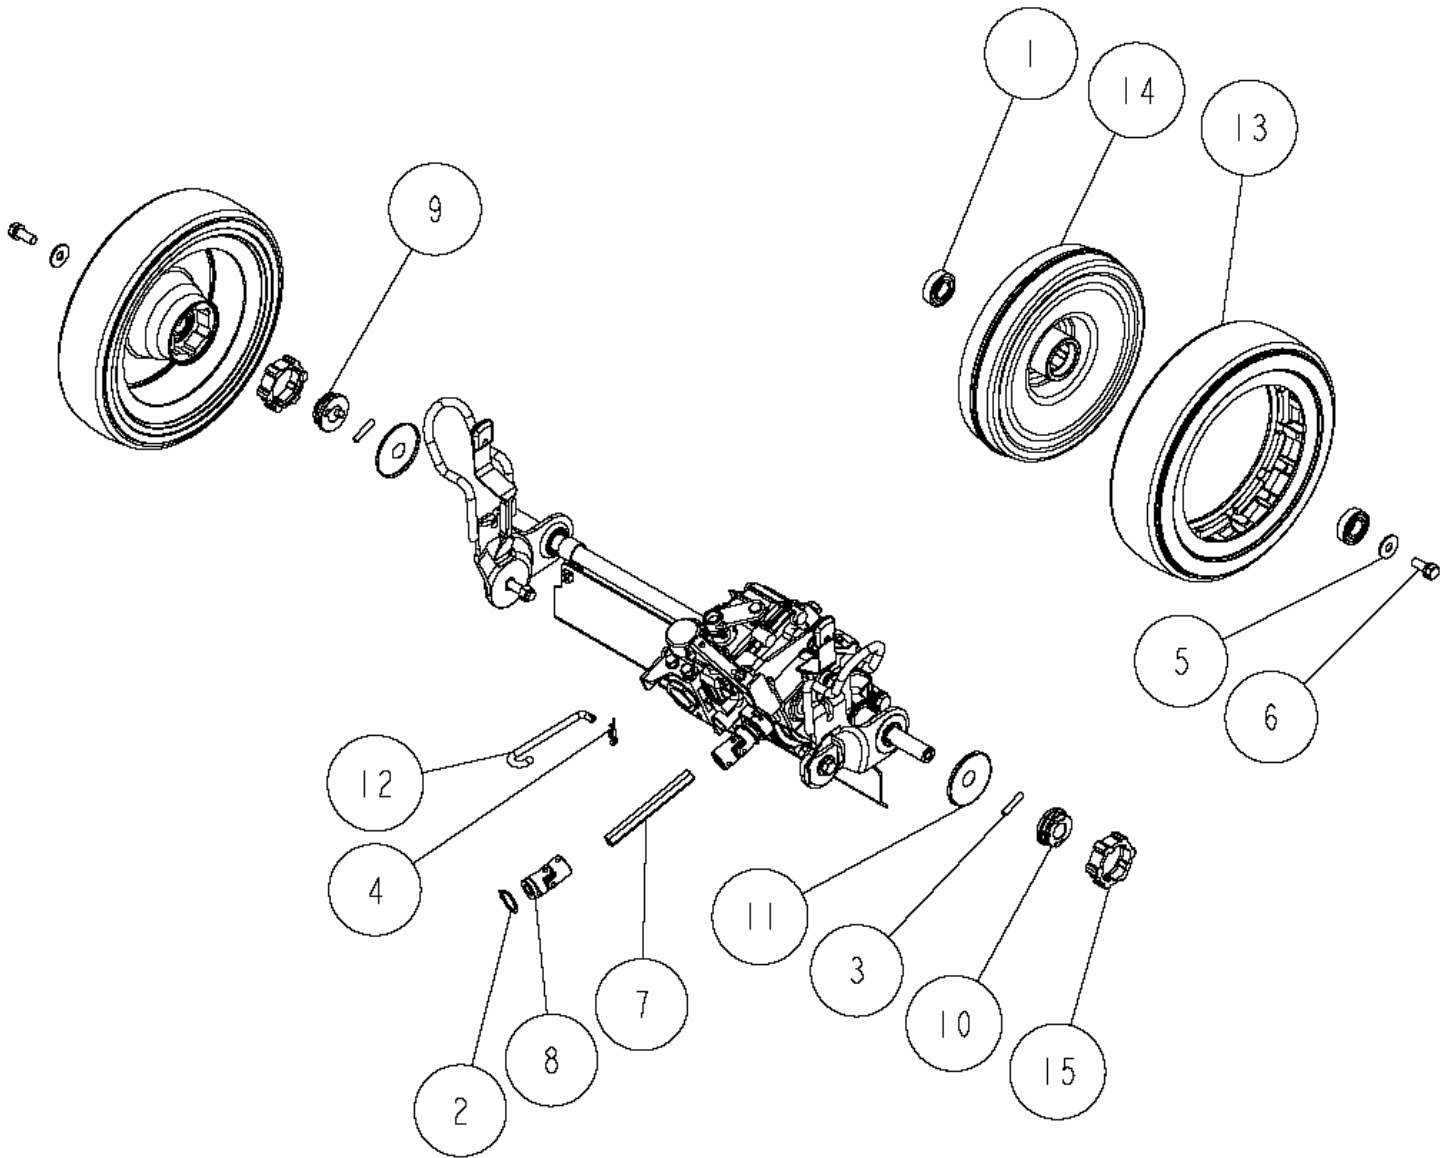

Ref.	Parts Number	Parts Name	Quantity	Remarks
1	89-3115-060024	Bearing 6002 2RS	4	
2	89-1713-080003	Flat Washer 8 (large)	4	
3	89-1543-080003	Mini Hexagonal Nut (SW) M8	2	
4	89-1238-080203	Mini Hexagonal Bolt (SW) M8*20	2	
5	83-1020-359-00	Wave Washer 16	2	
6	80-1022-424-00	Front Wheel Arm Stopper	2	
7	80-1020-426-10	Adjuster Grip	2	
8	0268-30900	9 inch Tire (M.R.E)	2	
9	0268-30600	Aluminum Front Wheel (M.R.E)	2	
10	0268-31200	Front Wheel Arm CMP (R) 537PRO	1	
11	0268-31100	Front Wheel Arm CMP (L) 537PRO	1	
1,8,9	0268-30300	Aluminum Front Wheel Assy (9 inch)	2	

Ref.	Parts Number	Parts Name	Quantity	Remarks
1	89-1561-080003	Mini Hexagonal U Nut M8	2	
2	89-1144-060163	Hexagonal Bolt with Cross Hole (PW.SW) M6*16	2	
3	83-1020-987-00	Bearing ND-02S	2	
4	80-1022-425-00	Rear Wheel Arm Stopper	2	
5	80-1020-793-10	Flapper Setting	2	
6	80-1020-426-10	Adjuster Grip	2	
7	0278-70700	Arm Bolt	2	
8	0276-50600	Flapper CMP	1	
9	0269-01000	Transmission Assy (GRH537)	1	
10	0268-31400	Rear Wheel Arm CMP (R) 537	1	
11	0268-31300	Rear Wheel Arm CMP (L) 537	1	

Ref.	Parts Number	Parts Name	Quantity	Remarks
1	89-3115-060024	Bearing 6002 2RS	4	
2	89-2511-000200	Snap Ring (S20)	1	
3	89-2142-050250	Parallel Pin 5*25	2	
4	89-2131-080002	Snap Pin 8	1	
5	89-1713-080003	Flat Washer 8 (large)	2	
6	89-1238-080202	Mini Hexagonal Bolt (SW) M8*20	2	
7	80-1020-526-00	Drive Shaft H 136L	1	
8	80-1020-515-00	Universal Joint NC-10-37C1	1	
9	80-1020-459-00	Ratchet Assembly (Right)	1	
10	80-1020-458-00	Ratchet Assembly (Left)	1	
11	80-1020-433-00	Coned Disc Spring	2	
12	0276-50100	Lock Arm	1	
13	0268-30900	9 inch Tire (M.R.E)	2	
14	0268-30700	Aluminum Rear Wheel (M.R.E)	2	
15	0268-30500	Axle Clutch Guide	2	
1,14,13	0268-30400	Aluminum Rear Wheel Assy (9 inch)	2	