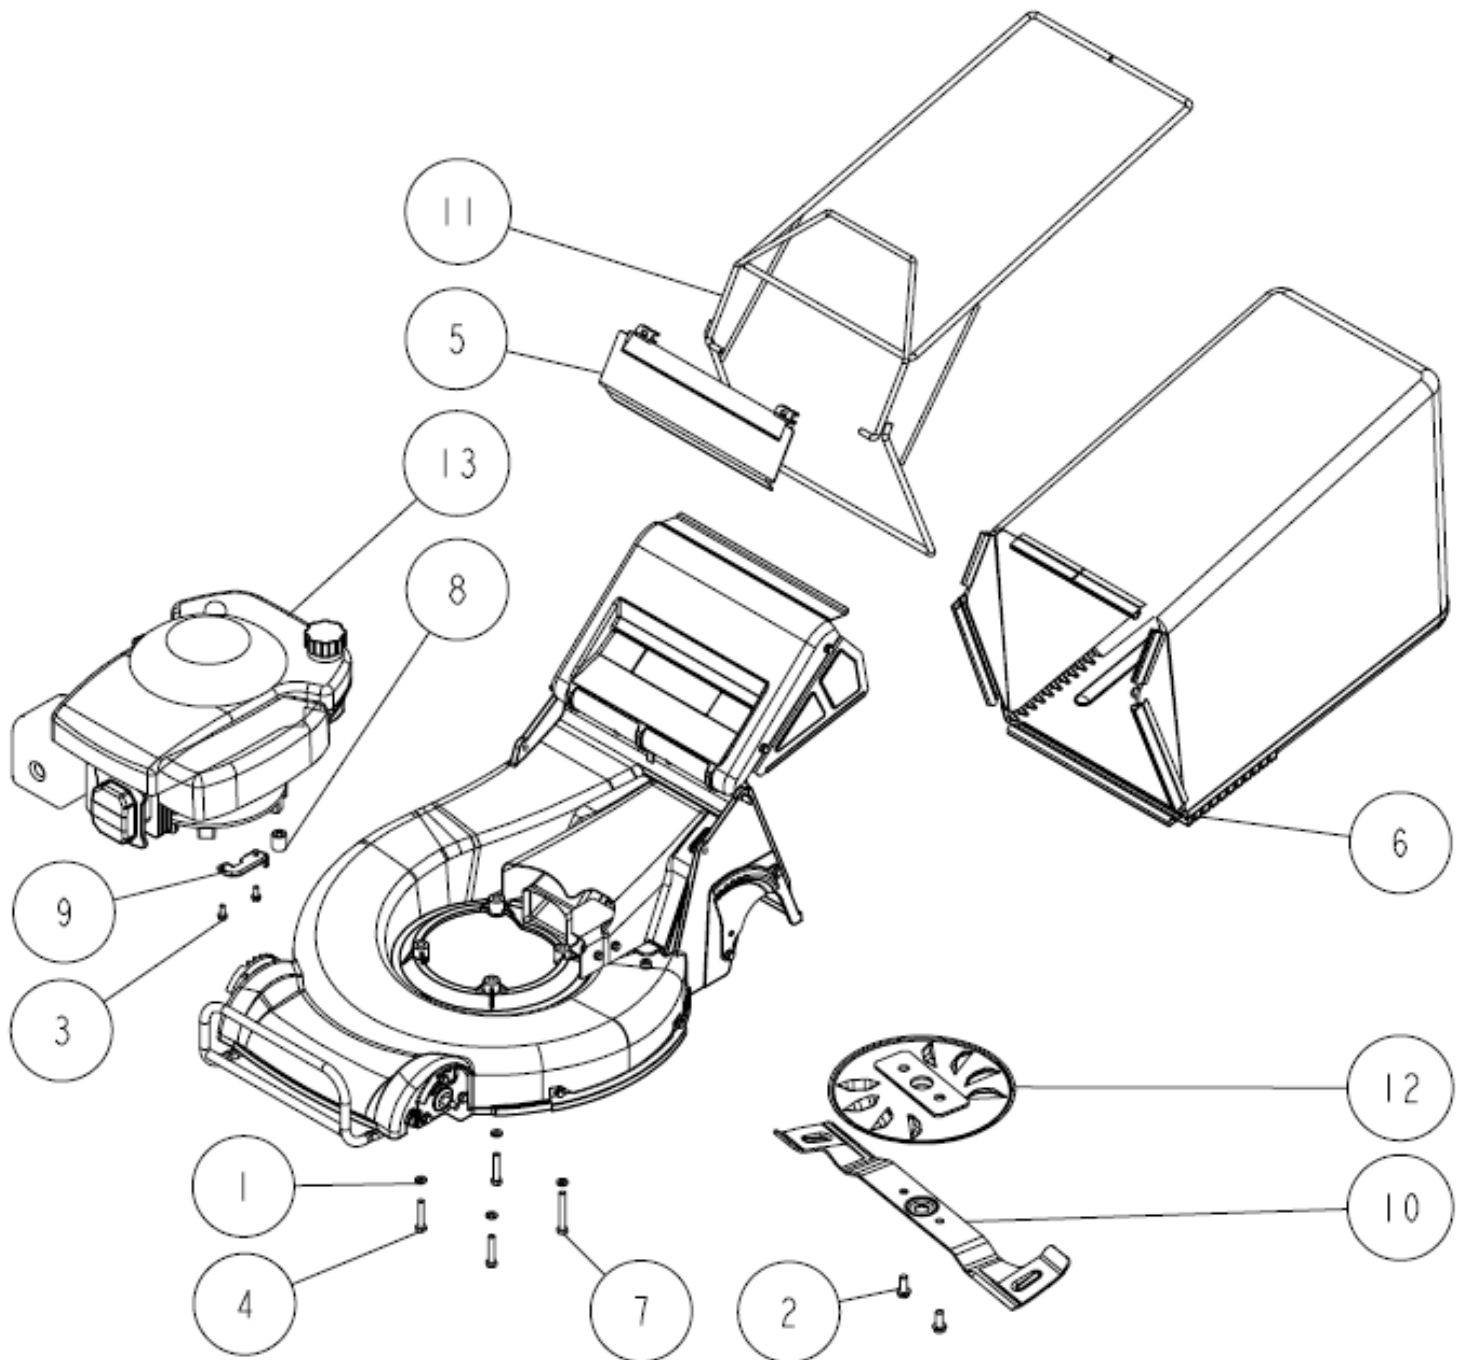

Ref.	Parts Number	Parts Name	Quantity	Remarks
1	89-1750-080003	Spring Washer 8	4	
2	89-1254-100252	Flange Mini Hexagonal Bolt M10*25 P=1.25	2	
3	89-1135-060182	Hexagonal Bolt (SW) M6*18	2	
4	83-1020-116-00	Hexagonal Bolt 5/16-24*45UNF (H)	3	
5	80-1022-854-00	Bag Plate	1	
6	0278-77200	Bag DB 80	1	
7	0278-70800	Bolt 5/16-24*63UNF (H)	1	
8	0278-50500	Collar for Engine Setting	1	
9	0278-50300	Blade Wire Setting	1	
10	0268-72100	Wing Blade	1	
11	0268-20100	Bag Frame CMP	1	
12	0222-50100	BBC Cover CMP	1	
13	-	Engine	1