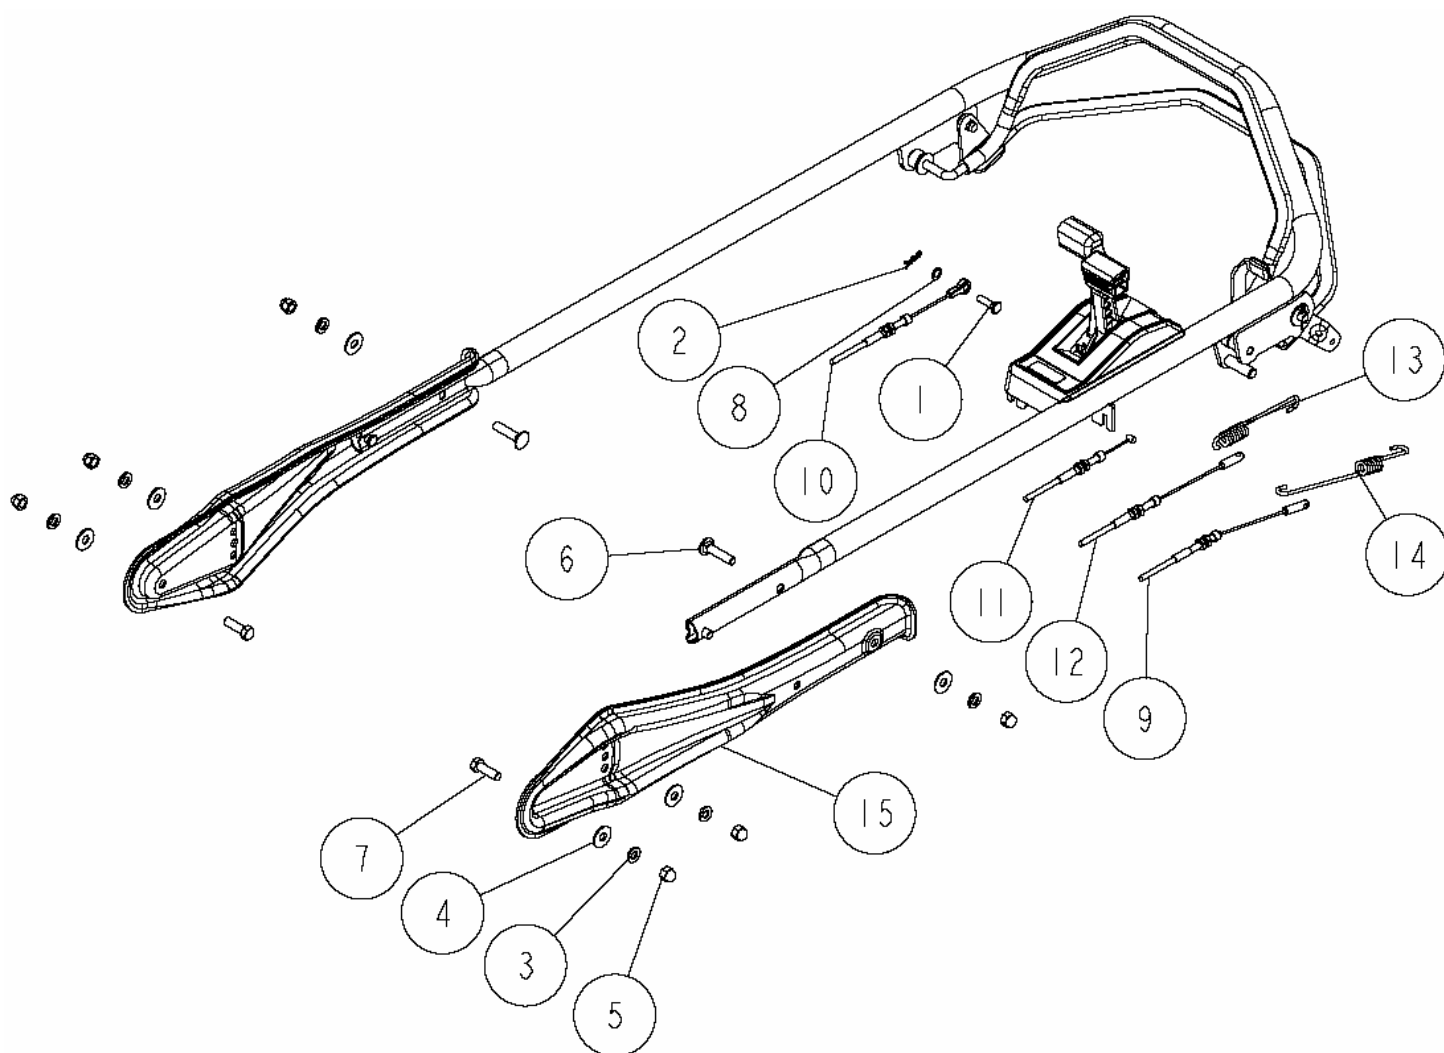

Ref.	Parts Number	Parts Name	Quantity	Remarks
1	89-2181-060222	Flat Head Pin 6*22	1	
2	89-2132-060002	Snap Pin 6 (with stopper)	1	
3	89-1750-080003	Spring Washer 8	6	
4	89-1713-080003	Flat Washer 8 (large)	6	
5	89-1671-080043	Mini Cap Nut M8	6	
6	0268-75100	Handle Setting Bolt M8*35	2	
7	89-1213-080252	Mini Hexagonal Bolt (8T) M8*25	2	
8	83-1920-311-00	Washer 8.1*12*0.5	1	
9	0269-70200	Driving Clutch Wire	1	
10	0269-70100	Driving Change Wire	1	
11	0268-71400	Throttle Wire	1	
12	0268-71100	Blade Wire	1	
13	0268-70700	Blade Spring 110	1	
14	0268-70600	Driving Clutch Spring	1	
15	0268-10800	Handle Setting	2